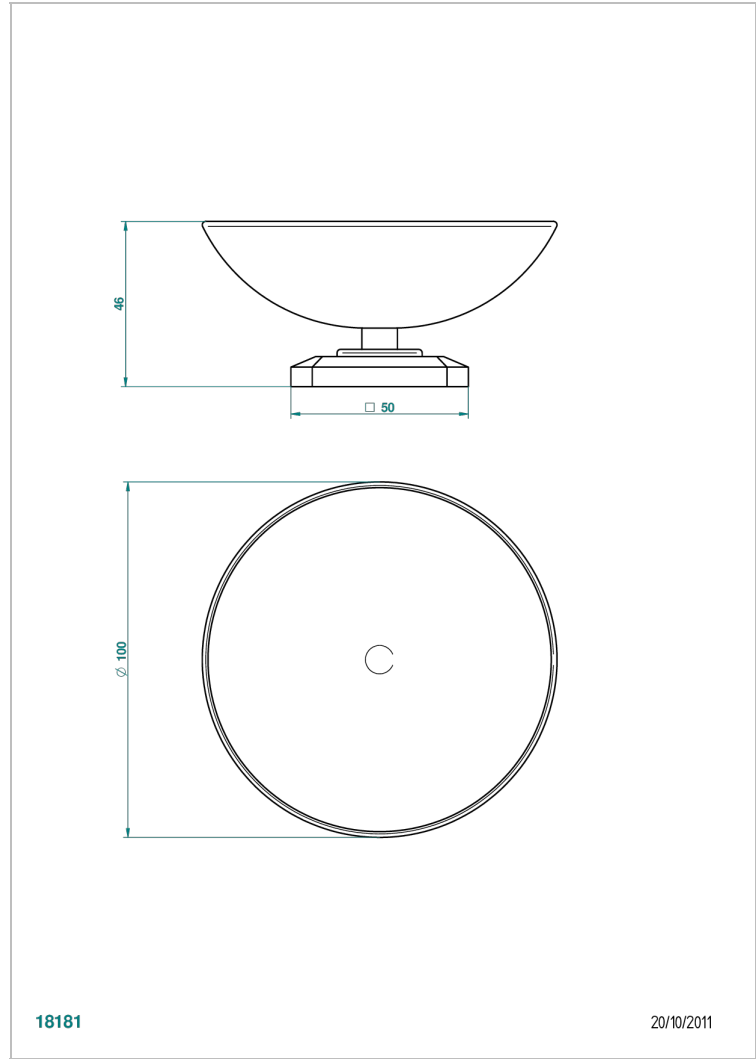

# METROPOLIS CLEAR CRYSTAL

A2A-544

Soap dish on stand, ø 100 mm

THG<sup>®</sup>  
PARIS

18181

20/10/2011

## CHARACTERISTIC

- Métropolis Clear crystal
- Soap dish on stand, ø 100 mm

## AVAILABLE FINITIONS

Antique nickel - H28  
Black ceram - D30  
Blush PVD - H62  
Brass color PVD - H49  
Brown bronze color PVD - F33  
Gold color PVD - H52

Graphite PVD - H64  
Matt Umber PVD - H67  
Matt blush PVD - H60  
Matt brass color PVD - H50  
Matt brown bronze color PVD - F34  
Matt chrome - C02