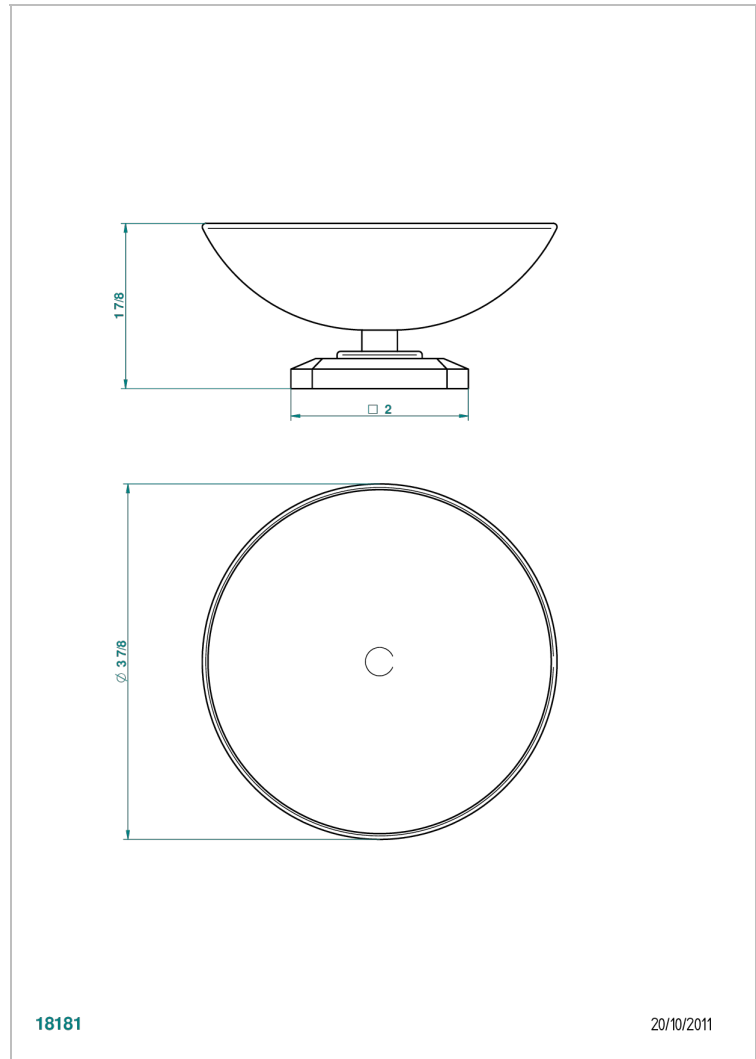

METROPOLIS CLEAR CRYSTAL

A2A-544

Soap dish on stand, ø 100 mm

THG[®]
PARIS

18181

20/10/2011

CHARACTERISTIC

- Métropolis Clear crystal
- Soap dish on stand, ø 100 mm

Umber PVD - H66