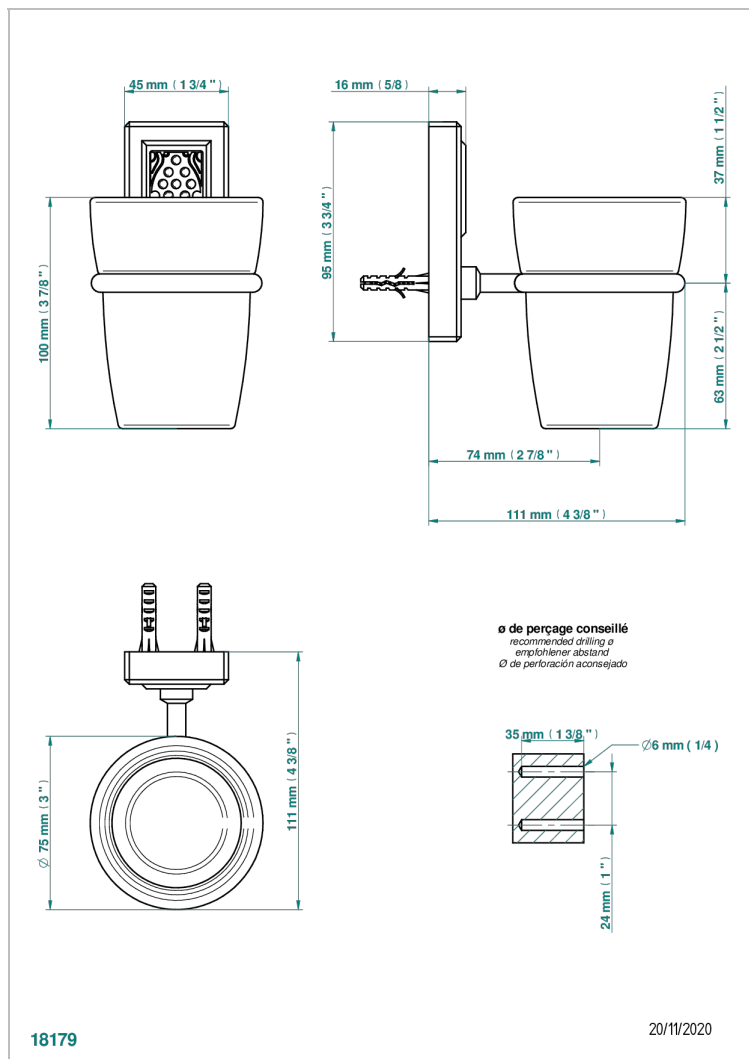

METROPOLIS CLEAR CRYSTAL WITH LEVER HANDLES

A2B-536

Tumbler holder, wall mounted

CHARACTERISTIC

- Métropolis Clear crystal with lever handles
- Tumbler holder, wall mounted

AVAILABLE FINITIONS

Black ceram - D30
Blush PVD - H62
Brass color PVD - H49
Brown bronze color PVD - F33
Chrome polished - A02
Chrome polished / gold polished - G02