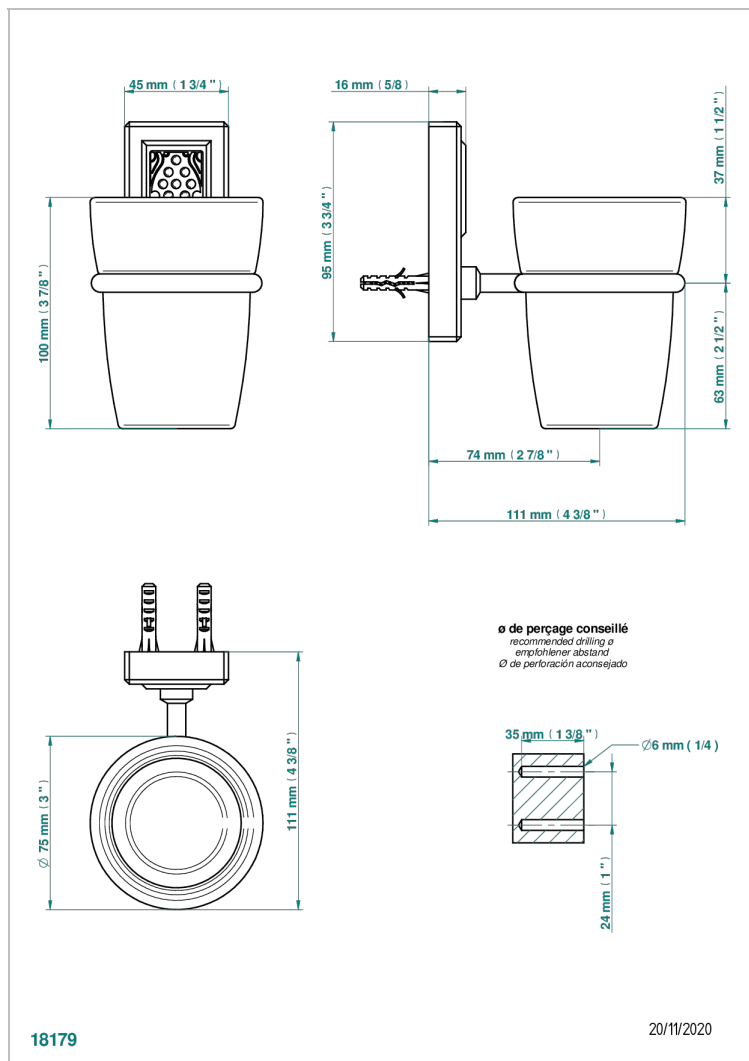

METROPOLIS CLEAR CRYSTAL WITH LEVER

A2B-536

Wall mounted glass tumbler and holder

CHARACTERISTIC

- Métropolis Clear crystal with lever
- Wall mounted glass tumbler and holder

AVAILABLE FINITIONS

Antique nickel - H28
Black ceram - D30
Blush PVD - H62
Brass color PVD - H49
Brown bronze color PVD - F33
Gold color PVD - H52