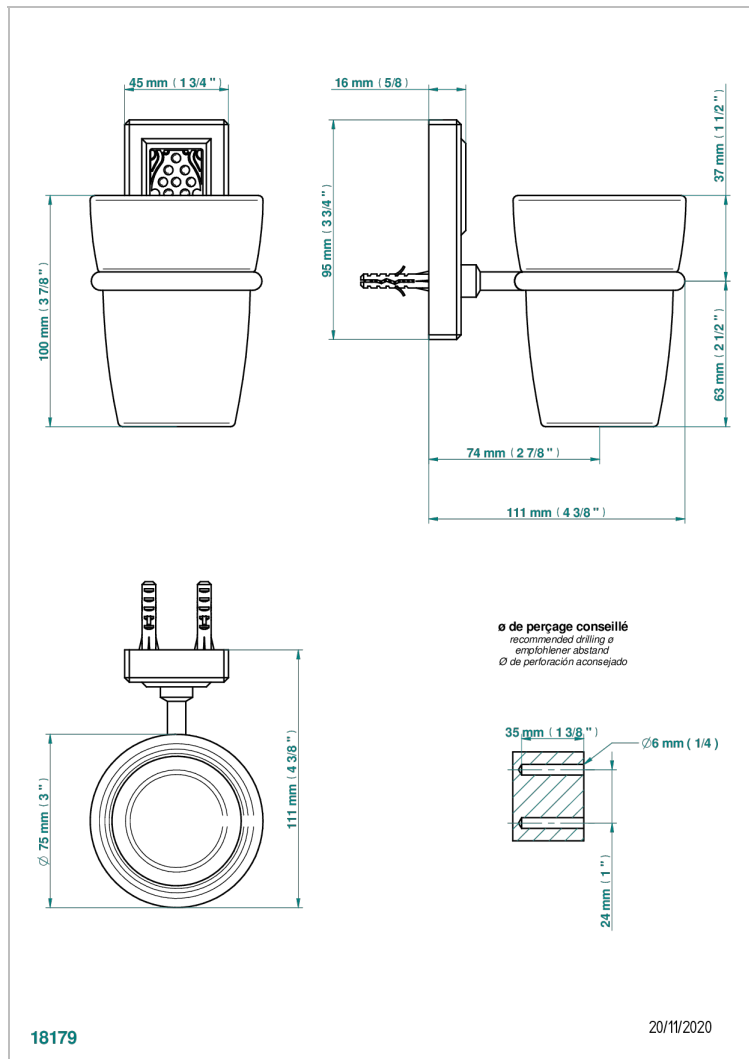

METROPOLIS CLEAR CRYSTAL WITH LEVER

A2B-536

Wall mounted glass tumbler and holder

CHARACTERISTIC

- Métropolis Clear crystal with lever
- Wall mounted glass tumbler and holder

AVAILABLE FINITIONS

Antique nickel - H28
Black ceram - D30
Blush PVD - H62
Brass color PVD - H49
Brown bronze color PVD - F33
Gold color PVD - H52