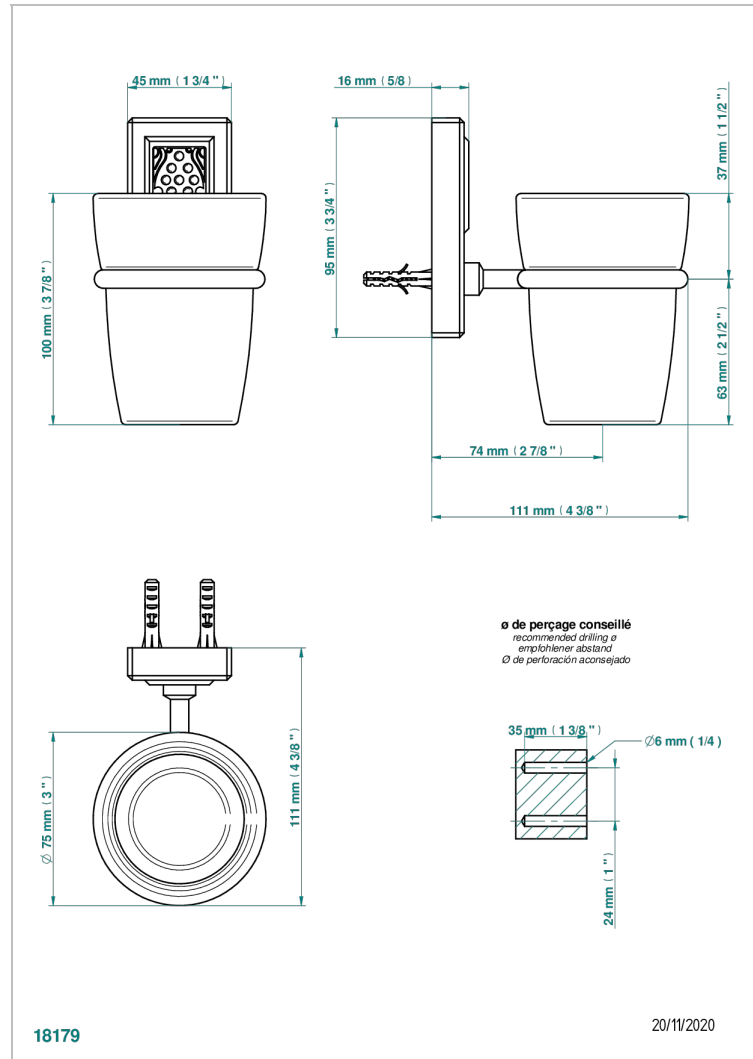

METROPOLIS CLEAR CRYSTAL

A2A-536

Tumbler holder, wall mounted

18179

20/11/2020

CHARACTERISTIC

- Métropolis Clear crystal
- Tumbler holder, wall mounted

AVAILABLE FINITIONS