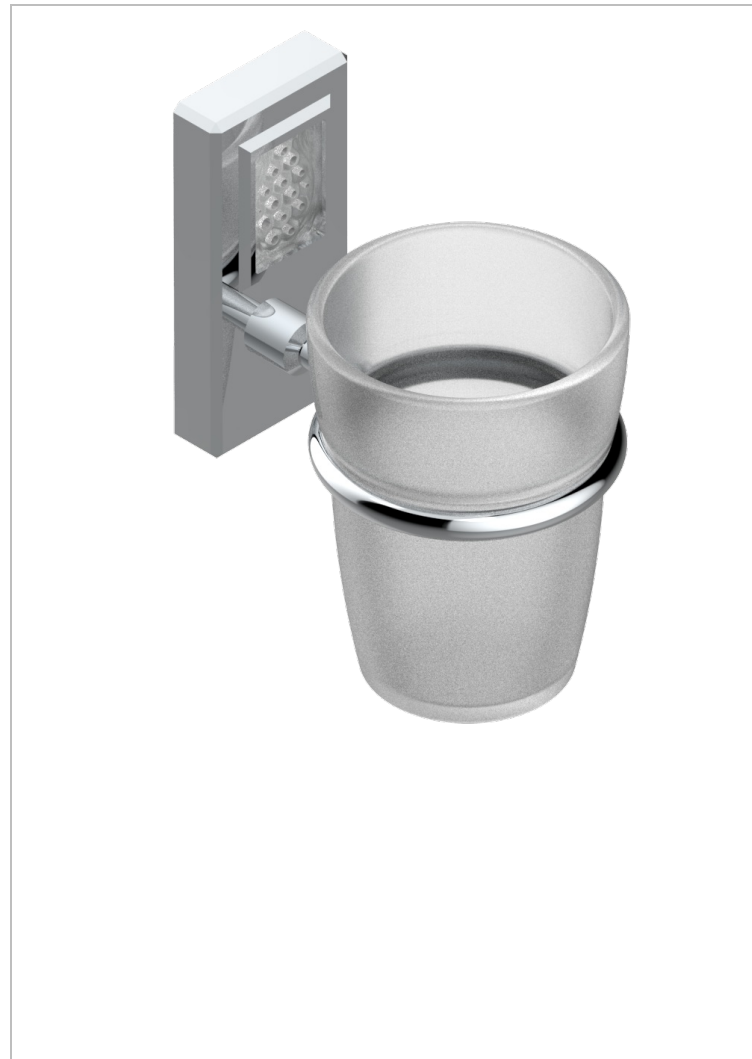

METROPOLIS CLEAR CRYSTAL

A2A-536

Tumbler holder, wall mounted

18179

20/11/2020

CHARACTERISTIC

- Métropolis Clear crystal
- Tumbler holder, wall mounted

AVAILABLE FINITIONS

Black ceram - D30
Blush PVD - H62
Brass color PVD - H49
Brown bronze color PVD - F33
Chrome polished - A02
Chrome polished / gold polished - G02

Gold color PVD - H52
Gold mat - F07
Gold polished - F01
Graphite PVD - H64
Matt Umber PVD - H67
Matt blush PVD - H60

Matt brass color PVD - H50
Matt brown bronze color PVD - F34
Matt chrome (American satin) - C02
Matt gold color PVD - H53
Matt graphite PVD - H65
Matt nickel (American satin) - C01

Matt nickel color PVD - H56
Nickel antique / Sovereign - H28
Nickel color PVD - H55
Nickel polished - B01
Soft gold - F30
Soft matt gold - F31