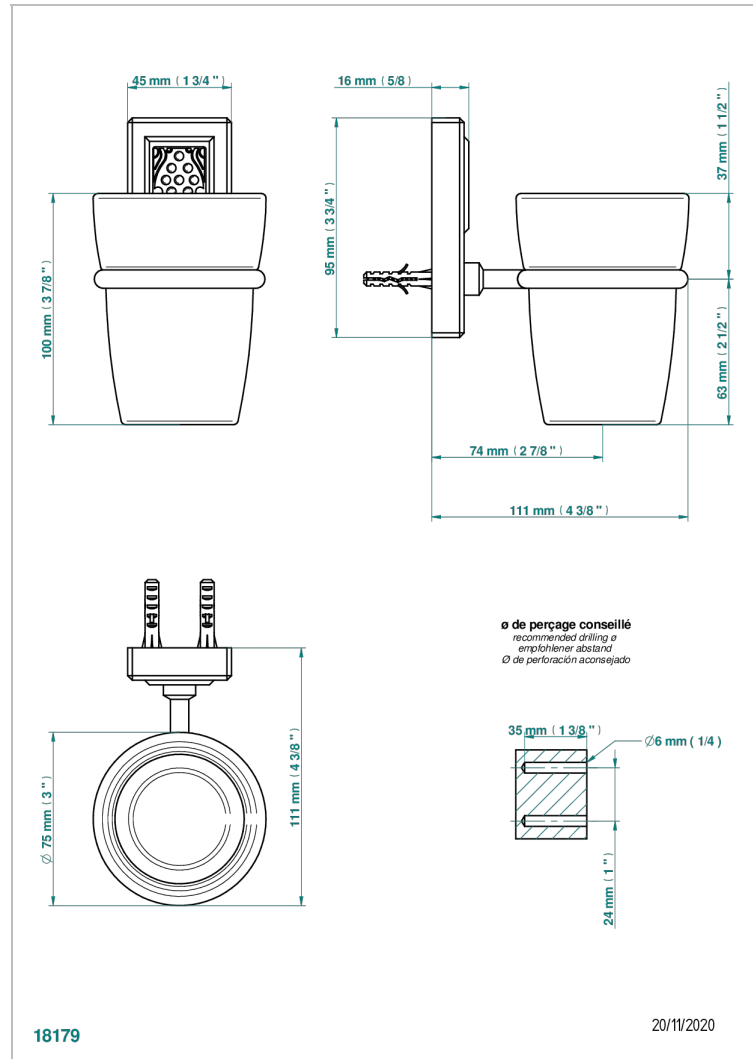

METROPOLIS CLEAR CRYSTAL

A2A-536

Wall mounted glass tumbler and holder

CHARACTERISTIC

- Métropolis Clear crystal
- Wall mounted glass tumbler and holder

AVAILABLE FINITIONS

Antique nickel - H28
Black ceram - D30
Blush PVD - H62
Brass color PVD - H49
Brown bronze color PVD - F33
Gold color PVD - H52