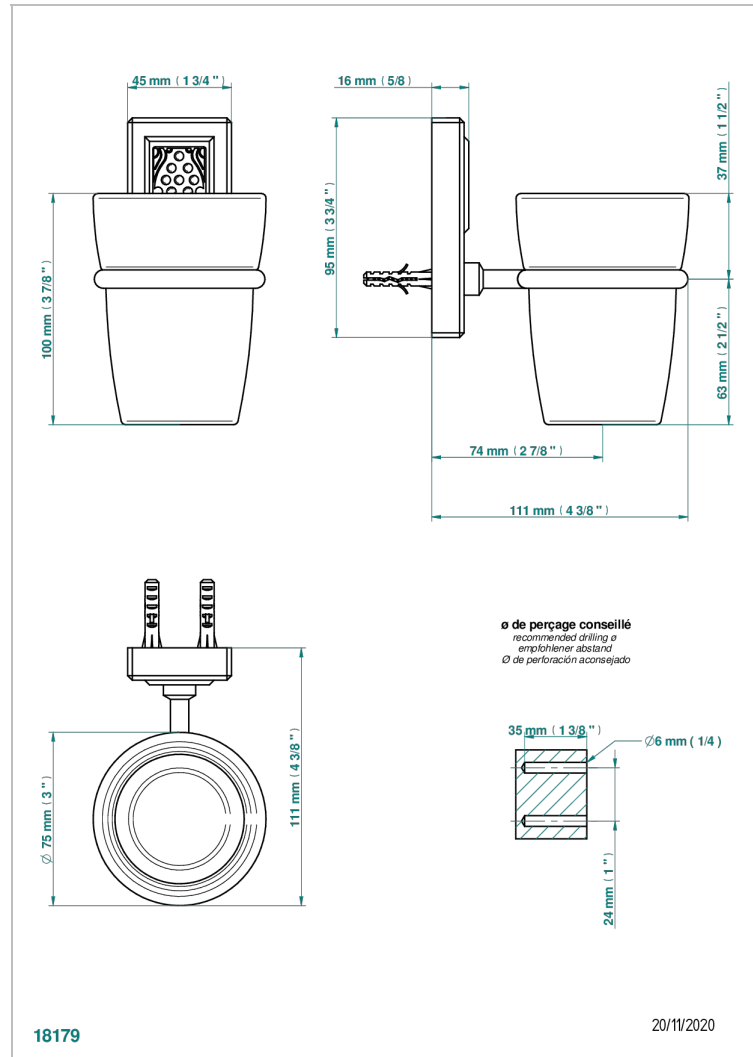

METROPOLIS CLEAR CRYSTAL

A2A-536

Wall mounted glass tumbler and holder

CHARACTERISTIC

- Métropolis Clear crystal
- Wall mounted glass tumbler and holder

AVAILABLE FINITIONS

Antique nickel - H28
Black ceram - D30
Blush PVD - H62
Brass color PVD - H49
Brown bronze color PVD - F33
Gold color PVD - H52