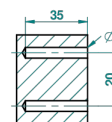

METROPOLIS CLEAR CRYSTAL WITH LEVER HANDLES

A2B-517

Robe hook

18178

26/05/2010

CHARACTERISTIC

- Métropolis Clear crystal with lever handles
- Robe hook

AVAILABLE FINITIONS

Black ceram - D30
Blush PVD - H62
Brass color PVD - H49
Brown bronze color PVD - F33
Chrome polished - A02
Chrome polished / gold polished - G02

Gold color PVD - H52
Gold mat - F07
Gold polished - F01
Graphite PVD - H64
Matt Umber PVD - H67
Matt blush PVD - H60

Matt brass color PVD - H50
Matt brown bronze color PVD - F34
Matt chrome (American satin) - C02
Matt gold color PVD - H53
Matt graphite PVD - H65
Matt nickel (American satin) - C01

Matt nickel color PVD - H56
Nickel antique / Sovereign - H28
Nickel color PVD - H55
Nickel polished - B01
Soft gold - F30
Soft matt gold - F31

Umber PVD - H66