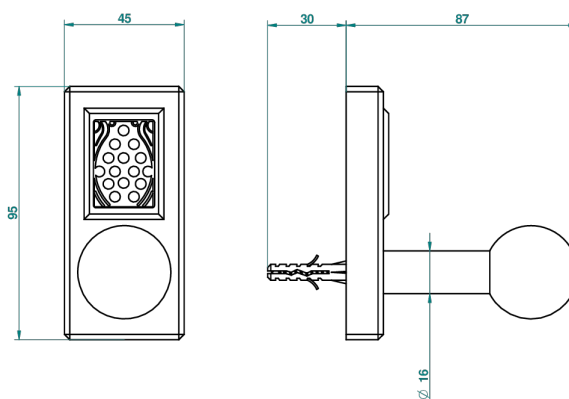

METROPOLIS CLEAR CRYSTAL WITH LEVER HANDLES

A2B-517

Robe hook

18178

26/05/2010

CHARACTERISTIC

- Métropolis Clear crystal with lever handles
- Robe hook

AVAILABLE FINITIONS

Black ceram - D30
Blush PVD - H62
Brass color PVD - H49
Brown bronze color PVD - F33
Chrome polished - A02
Chrome polished / gold polished - G02

Gold color PVD - H52
Gold mat - F07
Gold polished - F01
Graphite PVD - H64
Matt Umber PVD - H67
Matt blush PVD - H60

Matt brass color PVD - H50
Matt brown bronze color PVD - F34
Matt chrome (American satin) - C02
Matt gold color PVD - H53
Matt graphite PVD - H65
Matt nickel (American satin) - C01

Matt nickel color PVD - H56
Nickel antique / Sovereign - H28
Nickel color PVD - H55
Nickel polished - B01
Soft gold - F30
Soft matt gold - F31

Umber PVD - H66