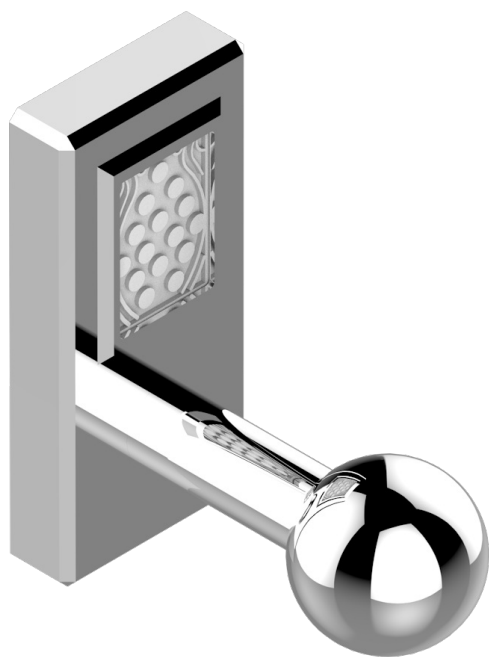

METROPOLIS CLEAR CRYSTAL WITH LEVER HANDLES

A2B-517

Robe hook

18178

26/05/2010

CHARACTERISTIC

- Métropolis Clear crystal with lever handles
- Robe hook

AVAILABLE FINITIONS

Black ceram - D30
Blush PVD - H62
Brass color PVD - H49
Brown bronze color PVD - F33
Chrome polished - A02
Chrome polished / gold polished - G02

Gold color PVD - H52
Gold mat - F07
Gold polished - F01
Graphite PVD - H64
Matt Umber PVD - H67
Matt blush PVD - H60

Matt brass color PVD - H50
Matt brown bronze color PVD - F34
Matt chrome (American satin) - C02
Matt gold color PVD - H53
Matt graphite PVD - H65
Matt nickel (American satin) - C01

Matt nickel color PVD - H56
Nickel antique / Sovereign - H28
Nickel color PVD - H55
Nickel polished - B01
Soft gold - F30
Soft matt gold - F31

Umber PVD - H66