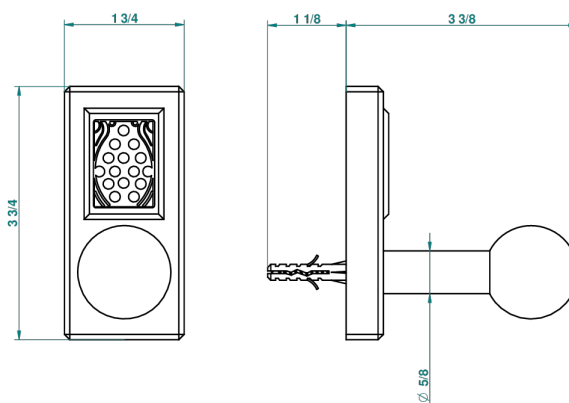

METROPOLIS CLEAR CRYSTAL WITH LEVER HANDLES

A2B-517

Robe hook

18178

26/05/2010

CHARACTERISTIC

- Métropolis Clear crystal with lever handles
- Robe hook

AVAILABLE FINITIONS

Black ceram - D30
Blush PVD - H62
Brass color PVD - H49
Brown bronze color PVD - F33
Chrome polished - A02
Chrome polished / gold polished - G02

Gold color PVD - H52
Gold mat - F07
Gold polished - F01
Graphite PVD - H64
Matt Umber PVD - H67
Matt blush PVD - H60

Matt brass color PVD - H50
Matt brown bronze color PVD - F34
Matt chrome (American satin) - C02
Matt gold color PVD - H53
Matt graphite PVD - H65
Matt nickel (American satin) - C01

Matt nickel color PVD - H56
Nickel antique / Sovereign - H28
Nickel color PVD - H55
Nickel polished - B01
Soft gold - F30
Soft matt gold - F31

Umber PVD - H66