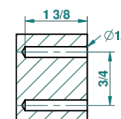

METROPOLIS CLEAR CRYSTAL WITH LEVER HANDLES

A2B-517

Robe hook

18178

26/05/2010

CHARACTERISTIC

- Métropolis Clear crystal with lever handles
- Robe hook

AVAILABLE FINITIONS

Black ceram - D30
Blush PVD - H62
Brass color PVD - H49
Brown bronze color PVD - F33
Chrome polished - A02
Chrome polished / gold polished - G02

Gold color PVD - H52
Gold mat - F07
Gold polished - F01
Graphite PVD - H64
Matt Umber PVD - H67
Matt blush PVD - H60

Matt brass color PVD - H50
Matt brown bronze color PVD - F34
Matt chrome (American satin) - C02
Matt gold color PVD - H53
Matt graphite PVD - H65
Matt nickel (American satin) - C01

Matt nickel color PVD - H56
Nickel antique / Sovereign - H28
Nickel color PVD - H55
Nickel polished - B01
Soft gold - F30
Soft matt gold - F31

Umber PVD - H66