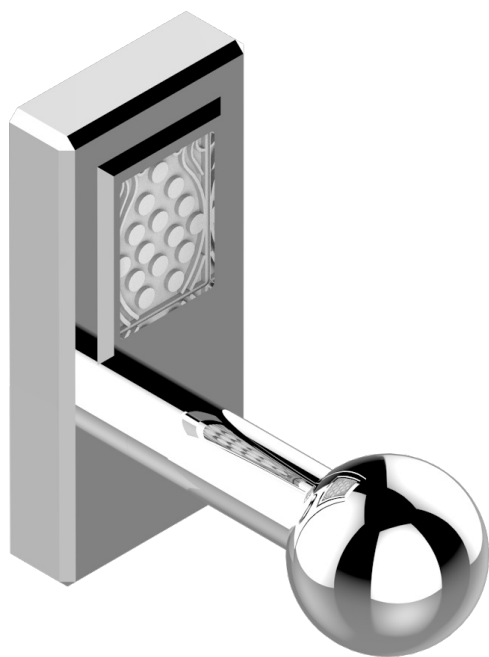

METROPOLIS CLEAR CRYSTAL WITH LEVER

A2B-517

Single robe hook

18178

26/05/2010

CHARACTERISTIC

- Métropolis Clear crystal with lever
- Single robe hook

AVAILABLE FINITIONS

Antique nickel - H28
Black ceram - D30
Blush PVD - H62
Brass color PVD - H49
Brown bronze color PVD - F33
Gold color PVD - H52

Graphite PVD - H64
Matt Umber PVD - H67
Matt blush PVD - H60
Matt brass color PVD - H50
Matt brown bronze color PVD - F34
Matt chrome - C02

Matt gold - F07
Matt gold color PVD - H53
Matt graphite PVD - H65
Matt nickel (color finish) - C01
Matt nickel color PVD - H56
Nickel color PVD - H55

Polished chrome (color finish) - A02
Polished chrome / Polished gold (color finish) - G02
Polished gold (color finish) - F01
Polished nickel - B01
Soft gold - F30
Soft matt gold - F31
Umber PVD - H66