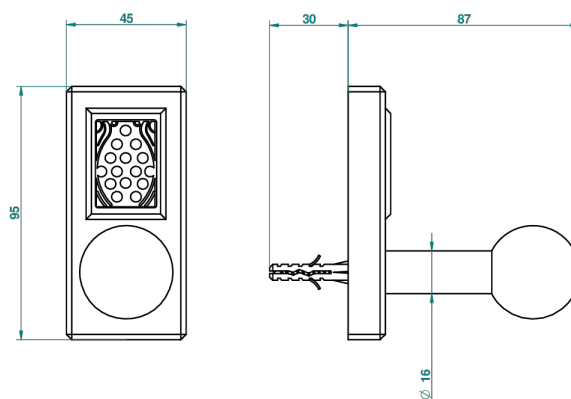

METROPOLIS CLEAR CRYSTAL WITH LEVER

A2B-517

Single robe hook

18178

26/05/2010

CHARACTERISTIC

- Métropolis Clear crystal with lever
- Single robe hook

AVAILABLE FINITIONS

Antique nickel - H28
Black ceram - D30
Blush PVD - H62
Brass color PVD - H49
Brown bronze color PVD - F33
Gold color PVD - H52

Graphite PVD - H64
Matt Umber PVD - H67
Matt blush PVD - H60
Matt brass color PVD - H50
Matt brown bronze color PVD - F34
Matt chrome - C02

Matt gold - F07
Matt gold color PVD - H53
Matt graphite PVD - H65
Matt nickel (color finish) - C01
Matt nickel color PVD - H56
Nickel color PVD - H55

Polished chrome (color finish) - A02
Polished chrome / Polished gold (color finish) - G02
Polished gold (color finish) - F01
Polished nickel - B01
Soft gold - F30
Soft matt gold - F31
Umber PVD - H66