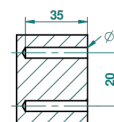

METROPOLIS CLEAR CRYSTAL WITH LEVER

A2B-517

Single robe hook

18178

26/05/2010

CHARACTERISTIC

- Métropolis Clear crystal with lever
- Single robe hook

AVAILABLE FINITIONS

Antique nickel - H28
Black ceram - D30
Blush PVD - H62
Brass color PVD - H49
Brown bronze color PVD - F33
Gold color PVD - H52

Graphite PVD - H64
Matt Umber PVD - H67
Matt blush PVD - H60
Matt brass color PVD - H50
Matt brown bronze color PVD - F34
Matt chrome - C02

Matt gold - F07
Matt gold color PVD - H53
Matt graphite PVD - H65
Matt nickel (color finish) - C01
Matt nickel color PVD - H56
Nickel color PVD - H55

Polished chrome (color finish) - A02
Polished chrome / Polished gold (color finish) - G02
Polished gold (color finish) - F01
Polished nickel - B01
Soft gold - F30
Soft matt gold - F31
Umber PVD - H66