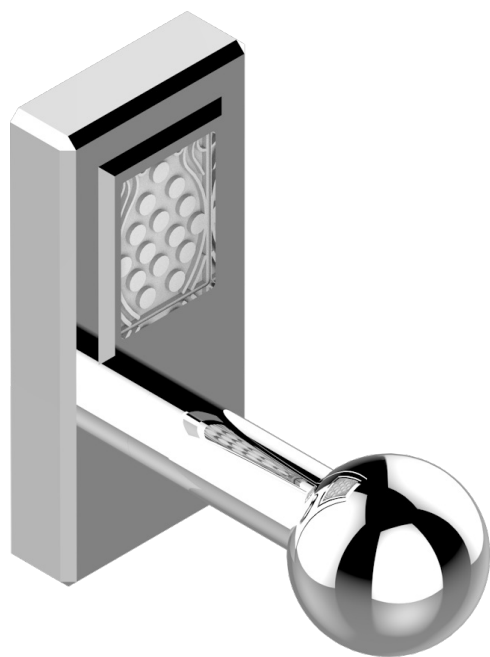

METROPOLIS CLEAR CRYSTAL WITH LEVER

A2B-517

Single robe hook

18178

26/05/2010

CHARACTERISTIC

- Métropolis Clear crystal with lever
- Single robe hook

AVAILABLE FINITIONS

Antique nickel - H28
Black ceram - D30
Blush PVD - H62
Brass color PVD - H49
Brown bronze color PVD - F33
Gold color PVD - H52

Graphite PVD - H64
Matt Umber PVD - H67
Matt blush PVD - H60
Matt brass color PVD - H50
Matt brown bronze color PVD - F34
Matt chrome - C02

Matt gold - F07
Matt gold color PVD - H53
Matt graphite PVD - H65
Matt nickel (color finish) - C01
Matt nickel color PVD - H56
Nickel color PVD - H55

Polished chrome (color finish) - A02
Polished chrome / Polished gold (color finish) - G02
Polished gold (color finish) - F01
Polished nickel - B01
Soft gold - F30
Soft matt gold - F31
Umber PVD - H66