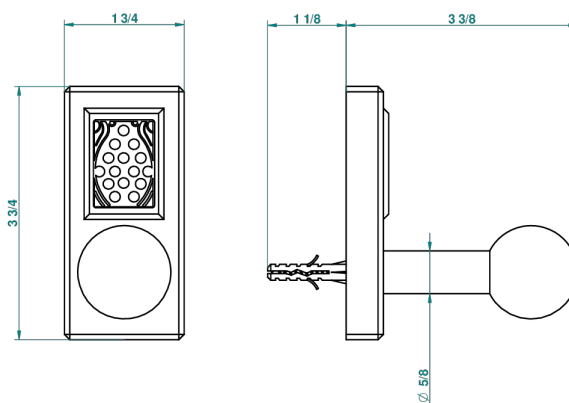

METROPOLIS CLEAR CRYSTAL WITH LEVER

A2B-517

Single robe hook

18178

26/05/2010

CHARACTERISTIC

- Métropolis Clear crystal with lever
- Single robe hook

AVAILABLE FINITIONS

Antique nickel - H28
Black ceram - D30
Blush PVD - H62
Brass color PVD - H49
Brown bronze color PVD - F33
Gold color PVD - H52

Graphite PVD - H64
Matt Umber PVD - H67
Matt blush PVD - H60
Matt brass color PVD - H50
Matt brown bronze color PVD - F34
Matt chrome - C02

Matt gold - F07
Matt gold color PVD - H53
Matt graphite PVD - H65
Matt nickel (color finish) - C01
Matt nickel color PVD - H56
Nickel color PVD - H55

Polished chrome (color finish) - A02
Polished chrome / Polished gold (color finish) - G02
Polished gold (color finish) - F01
Polished nickel - B01
Soft gold - F30
Soft matt gold - F31
Umber PVD - H66