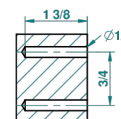

METROPOLIS CLEAR CRYSTAL WITH LEVER

A2B-517

Single robe hook

18178

26/05/2010

CHARACTERISTIC

- Métropolis Clear crystal with lever
- Single robe hook

AVAILABLE FINITIONS

Antique nickel - H28
Black ceram - D30
Blush PVD - H62
Brass color PVD - H49
Brown bronze color PVD - F33
Gold color PVD - H52

Graphite PVD - H64
Matt Umber PVD - H67
Matt blush PVD - H60
Matt brass color PVD - H50
Matt brown bronze color PVD - F34
Matt chrome - C02

Matt gold - F07
Matt gold color PVD - H53
Matt graphite PVD - H65
Matt nickel (color finish) - C01
Matt nickel color PVD - H56
Nickel color PVD - H55

Polished chrome (color finish) - A02
Polished chrome / Polished gold (color finish) - G02
Polished gold (color finish) - F01
Polished nickel - B01
Soft gold - F30
Soft matt gold - F31
Umber PVD - H66