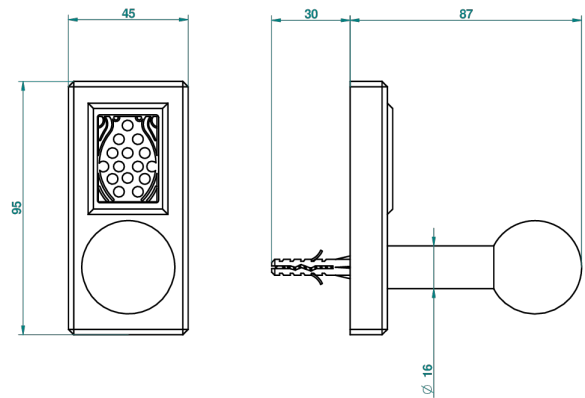

METROPOLIS CLEAR CRYSTAL

A2A-517

Robe hook

THG®
PARIS

18178

26/05/2010

CHARACTERISTIC

- Métropolis Clear crystal
- Robe hook

AVAILABLE FINITIONS

Black ceram - D30
Blush PVD - H62
Brass color PVD - H49
Brown bronze color PVD - F33
Chrome polished - A02
Chrome polished / gold polished - G02

Gold color PVD - H52
Gold mat - F07
Gold polished - F01
Graphite PVD - H64
Matt Umber PVD - H67
Matt blush PVD - H60

Matt brass color PVD - H50
Matt brown bronze color PVD - F34
Matt chrome (American satin) - C02
Matt gold color PVD - H53
Matt graphite PVD - H65
Matt nickel (American satin) - C01

Matt nickel color PVD - H56
Nickel antique / Sovereign - H28
Nickel color PVD - H55
Nickel polished - B01
Soft gold - F30
Soft matt gold - F31

Umber PVD - H66