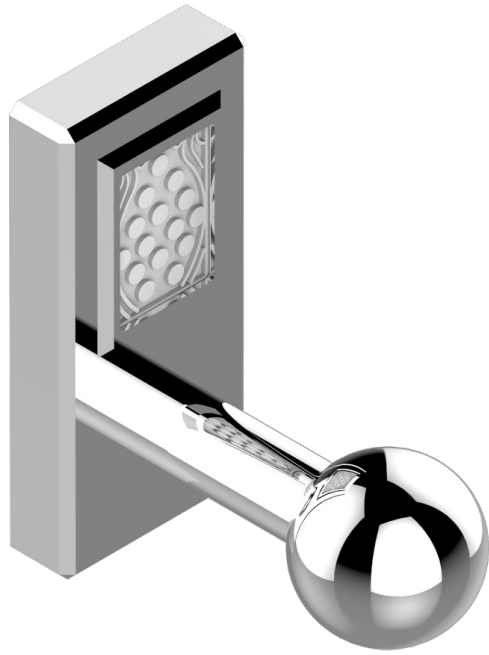

METROPOLIS CLEAR CRYSTAL

A2A-517

Robe hook

THG®
PARIS

18178

26/05/2010

CHARACTERISTIC

- Métropolis Clear crystal
- Robe hook

AVAILABLE FINITIONS

Black ceram - D30
Blush PVD - H62
Brass color PVD - H49
Brown bronze color PVD - F33
Chrome polished - A02
Chrome polished / gold polished - G02

Gold color PVD - H52
Gold mat - F07
Gold polished - F01
Graphite PVD - H64
Matt Umber PVD - H67
Matt blush PVD - H60

Matt brass color PVD - H50
Matt brown bronze color PVD - F34
Matt chrome (American satin) - C02
Matt gold color PVD - H53
Matt graphite PVD - H65
Matt nickel (American satin) - C01

Matt nickel color PVD - H56
Nickel antique / Sovereign - H28
Nickel color PVD - H55
Nickel polished - B01
Soft gold - F30
Soft matt gold - F31

Umber PVD - H66