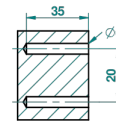

METROPOLIS CLEAR CRYSTAL

A2A-517

Robe hook

THG®
PARIS

18178

26/05/2010

CHARACTERISTIC

- Métropolis Clear crystal
- Robe hook

AVAILABLE FINITIONS

Black ceram - D30
Blush PVD - H62
Brass color PVD - H49
Brown bronze color PVD - F33
Chrome polished - A02
Chrome polished / gold polished - G02

Gold color PVD - H52
Gold mat - F07
Gold polished - F01
Graphite PVD - H64
Matt Umber PVD - H67
Matt blush PVD - H60

Matt brass color PVD - H50
Matt brown bronze color PVD - F34
Matt chrome (American satin) - C02
Matt gold color PVD - H53
Matt graphite PVD - H65
Matt nickel (American satin) - C01

Matt nickel color PVD - H56
Nickel antique / Sovereign - H28
Nickel color PVD - H55
Nickel polished - B01
Soft gold - F30
Soft matt gold - F31

Umber PVD - H66