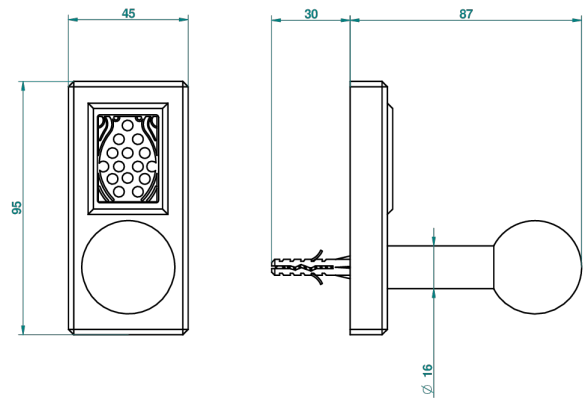

METROPOLIS CLEAR CRYSTAL

A2A-517

Single robe hook

THG®
PARIS

18178

26/05/2010

CHARACTERISTIC

- Métropolis Clear crystal
- Single robe hook

AVAILABLE FINITIONS

Antique nickel - H28
Black ceram - D30
Blush PVD - H62
Brass color PVD - H49
Brown bronze color PVD - F33
Gold color PVD - H52

Graphite PVD - H64
Matt Umber PVD - H67
Matt blush PVD - H60
Matt brass color PVD - H50
Matt brown bronze color PVD - F34
Matt chrome - C02

Matt gold - F07
Matt gold color PVD - H53
Matt graphite PVD - H65
Matt nickel (color finish) - C01
Matt nickel color PVD - H56
Nickel color PVD - H55

Polished chrome (color finish) - A02
Polished chrome / Polished gold (color finish) - G02
Polished gold (color finish) - F01
Polished nickel - B01
Soft gold - F30
Soft matt gold - F31
Umber PVD - H66