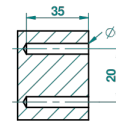

METROPOLIS CLEAR CRYSTAL

A2A-517

Single robe hook

THG®
PARIS

18178

26/05/2010

CHARACTERISTIC

- Métropolis Clear crystal
- Single robe hook

AVAILABLE FINITIONS

Antique nickel - H28
Black ceram - D30
Blush PVD - H62
Brass color PVD - H49
Brown bronze color PVD - F33
Gold color PVD - H52

Graphite PVD - H64
Matt Umber PVD - H67
Matt blush PVD - H60
Matt brass color PVD - H50
Matt brown bronze color PVD - F34
Matt chrome - C02

Matt gold - F07
Matt gold color PVD - H53
Matt graphite PVD - H65
Matt nickel (color finish) - C01
Matt nickel color PVD - H56
Nickel color PVD - H55

Polished chrome (color finish) - A02
Polished chrome / Polished gold (color finish) - G02
Polished gold (color finish) - F01
Polished nickel - B01
Soft gold - F30
Soft matt gold - F31
Umber PVD - H66