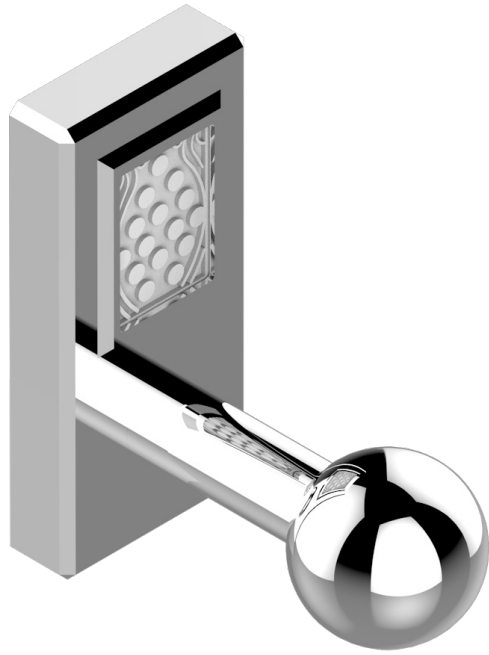

METROPOLIS CLEAR CRYSTAL

A2A-517

Single robe hook

THG®
PARIS

18178

26/05/2010

CHARACTERISTIC

- Métropolis Clear crystal
- Single robe hook

AVAILABLE FINITIONS

Antique nickel - H28
Black ceram - D30
Blush PVD - H62
Brass color PVD - H49
Brown bronze color PVD - F33
Gold color PVD - H52

Graphite PVD - H64
Matt Umber PVD - H67
Matt blush PVD - H60
Matt brass color PVD - H50
Matt brown bronze color PVD - F34
Matt chrome - C02

Matt gold - F07
Matt gold color PVD - H53
Matt graphite PVD - H65
Matt nickel (color finish) - C01
Matt nickel color PVD - H56
Nickel color PVD - H55

Polished chrome (color finish) - A02
Polished chrome / Polished gold (color finish) - G02
Polished gold (color finish) - F01
Polished nickel - B01
Soft gold - F30
Soft matt gold - F31
Umber PVD - H66