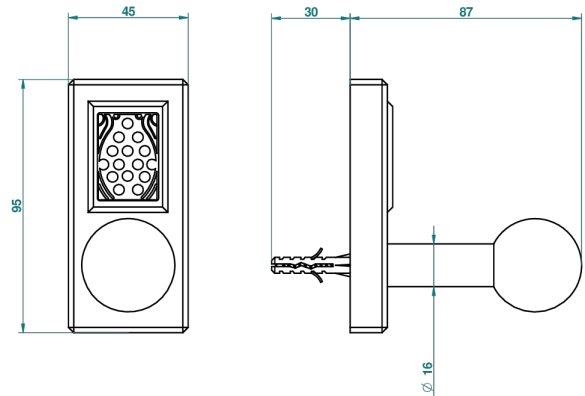

METROPOLIS CLEAR CRYSTAL

A2A-517

Single robe hook

THG®
PARIS

18178

26/05/2010

CHARACTERISTIC

- Métropolis Clear crystal
- Single robe hook

AVAILABLE FINITIONS

Antique nickel - H28
Black ceram - D30
Blush PVD - H62
Brass color PVD - H49
Brown bronze color PVD - F33
Gold color PVD - H52

Graphite PVD - H64
Matt Umber PVD - H67
Matt blush PVD - H60
Matt brass color PVD - H50
Matt brown bronze color PVD - F34
Matt chrome - C02

Matt gold - F07
Matt gold color PVD - H53
Matt graphite PVD - H65
Matt nickel (color finish) - C01
Matt nickel color PVD - H56
Nickel color PVD - H55

Polished chrome (color finish) - A02
Polished chrome / Polished gold (color finish) - G02
Polished gold (color finish) - F01
Polished nickel - B01
Soft gold - F30
Soft matt gold - F31
Umber PVD - H66