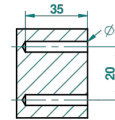

METROPOLIS CLEAR CRYSTAL

A2A-517

Single robe hook

THG®
PARIS

18178

26/05/2010

CHARACTERISTIC

- Métropolis Clear crystal
- Single robe hook

AVAILABLE FINITIONS

Antique nickel - H28
Black ceram - D30
Blush PVD - H62
Brass color PVD - H49
Brown bronze color PVD - F33
Gold color PVD - H52

Graphite PVD - H64
Matt Umber PVD - H67
Matt blush PVD - H60
Matt brass color PVD - H50
Matt brown bronze color PVD - F34
Matt chrome - C02

Matt gold - F07
Matt gold color PVD - H53
Matt graphite PVD - H65
Matt nickel (color finish) - C01
Matt nickel color PVD - H56
Nickel color PVD - H55

Polished chrome (color finish) - A02
Polished chrome / Polished gold (color finish) - G02
Polished gold (color finish) - F01
Polished nickel - B01
Soft gold - F30
Soft matt gold - F31
Umber PVD - H66