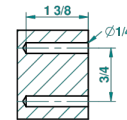

METROPOLIS CLEAR CRYSTAL

A2A-517

Single robe hook

THG®
PARIS

18178

26/05/2010

CHARACTERISTIC

- Métropolis Clear crystal
- Single robe hook

AVAILABLE FINITIONS

Antique nickel - H28
Black ceram - D30
Blush PVD - H62
Brass color PVD - H49
Brown bronze color PVD - F33
Gold color PVD - H52

Graphite PVD - H64
Matt Umber PVD - H67
Matt blush PVD - H60
Matt brass color PVD - H50
Matt brown bronze color PVD - F34
Matt chrome - C02

Matt gold - F07
Matt gold color PVD - H53
Matt graphite PVD - H65
Matt nickel (color finish) - C01
Matt nickel color PVD - H56
Nickel color PVD - H55

Polished chrome (color finish) - A02
Polished chrome / Polished gold (color finish) - G02
Polished gold (color finish) - F01
Polished nickel - B01
Soft gold - F30
Soft matt gold - F31
Umber PVD - H66