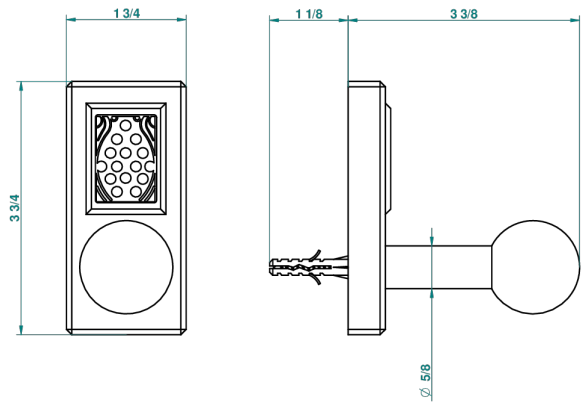

METROPOLIS CLEAR CRYSTAL

A2A-517

Single robe hook

THG®
PARIS

18178

26/05/2010

CHARACTERISTIC

- Métropolis Clear crystal
- Single robe hook

AVAILABLE FINITIONS

Antique nickel - H28
Black ceram - D30
Blush PVD - H62
Brass color PVD - H49
Brown bronze color PVD - F33
Gold color PVD - H52

Graphite PVD - H64
Matt Umber PVD - H67
Matt blush PVD - H60
Matt brass color PVD - H50
Matt brown bronze color PVD - F34
Matt chrome - C02

Matt gold - F07
Matt gold color PVD - H53
Matt graphite PVD - H65
Matt nickel (color finish) - C01
Matt nickel color PVD - H56
Nickel color PVD - H55

Polished chrome (color finish) - A02
Polished chrome / Polished gold (color finish) - G02
Polished gold (color finish) - F01
Polished nickel - B01
Soft gold - F30
Soft matt gold - F31
Umber PVD - H66