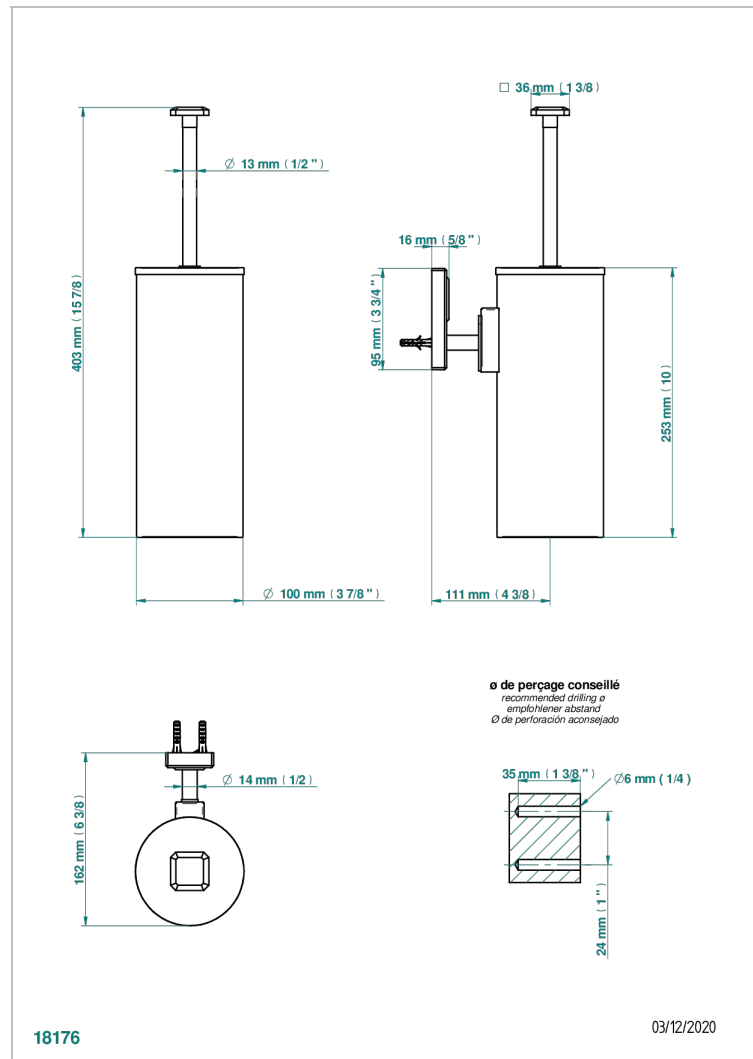

# METROPOLIS CLEAR CRYSTAL

A2A-4720C

Metal toilet brush holder with brush with cover wall mounted

## CHARACTERISTIC

- Métropolis Clear crystal
- Metal toilet brush holder with brush with cover wall mounted