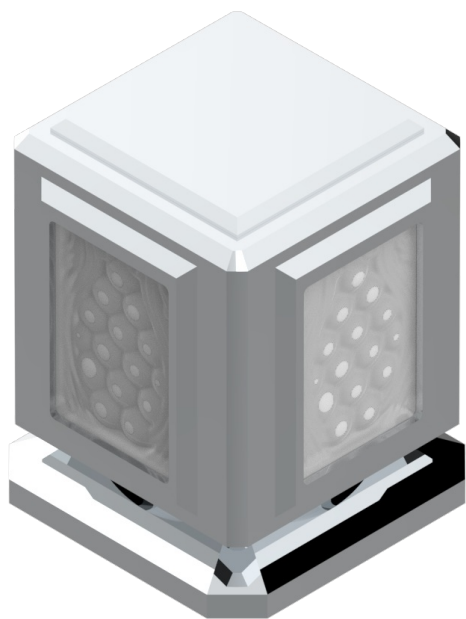

# METROPOLIS CLEAR CRYSTAL

A2A-36

Rim mounted 3/4" valve

18173

04/04/2024

## CHARACTERISTIC

- Métropolis Clear crystal
- Rim mounted 3/4" valve

## AVAILABLE FINITIONS

Antique nickel - H28  
Black ceram - D30  
Blush PVD - H62  
Brass color PVD - H49  
Brown bronze color PVD - F33  
Gold color PVD - H52

Graphite PVD - H64  
Matt Umber PVD - H67  
Matt blush PVD - H60  
Matt brass color PVD - H50  
Matt brown bronze color PVD - F34  
Matt chrome - C02