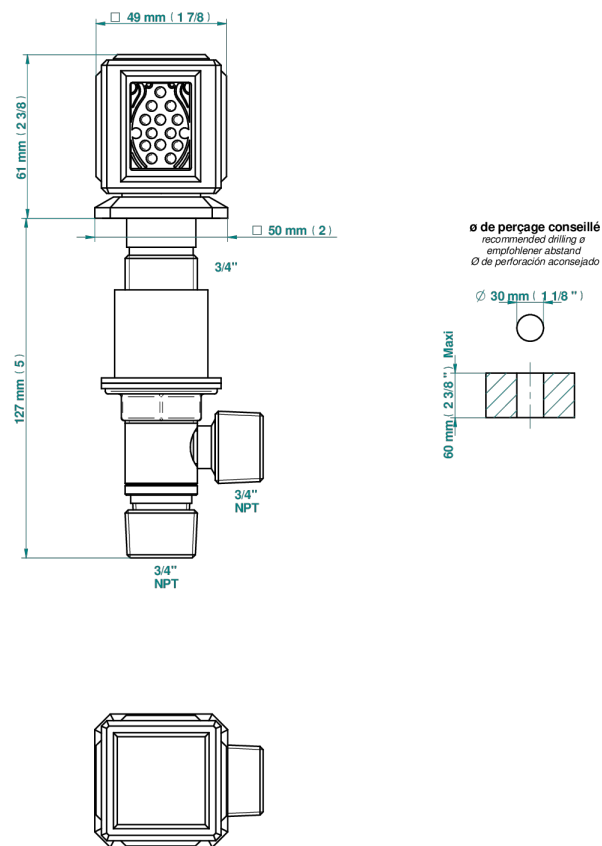

# METROPOLIS CLEAR CRYSTAL

A2A-36

Rim mounted 3/4" valve

18173

04/04/2024

## CHARACTERISTIC

- Métropolis Clear crystal
- Rim mounted 3/4" valve