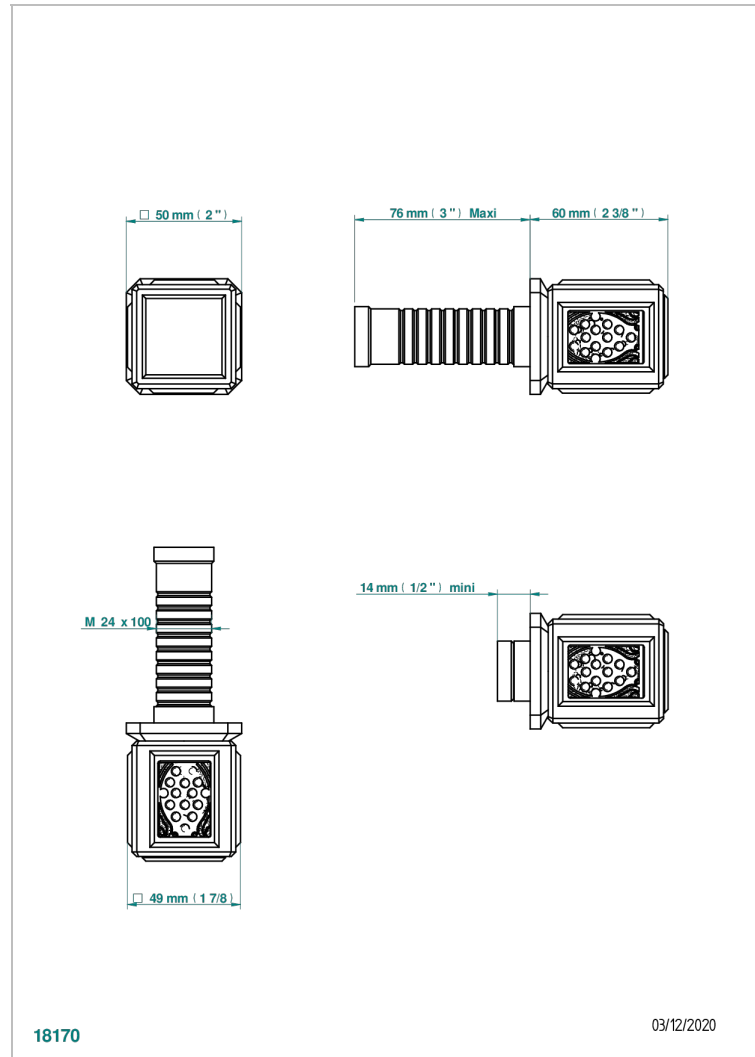

METROPOLIS CLEAR CRYSTAL

A2A-30B

Wall volume control 30 & 32 trim

THG[®]
PARIS

CHARACTERISTIC

- Métropolis Clear crystal
- Wall volume control 30 & 32 trim

RELATED SKU'S

- Ref. G00-32CUSA 3/4" Volume control wall valve with ceramic cartridge
- Ref. G00-32HUSA 3/4" Volume control wall valve with ceramic cartridge counterclockwise
- Ref. G00-30CUSA 1/2" volume control wall valve with ceramic cartridge
- Ref. G00-30HUSA 1/2" Volume control wall valve with ceramic cartridge counterclockwise

AVAILABLE FINITIONS

Black ceram - D30
Blush PVD - H62
Brass color PVD - H49
Brown bronze color PVD - F33
Chrome polished - A02
Chrome polished / gold polished - G02

Gold color PVD - H52
Gold mat - F07
Gold polished - F01
Graphite PVD - H64
Matt Umber PVD - H67
Matt blush PVD - H60