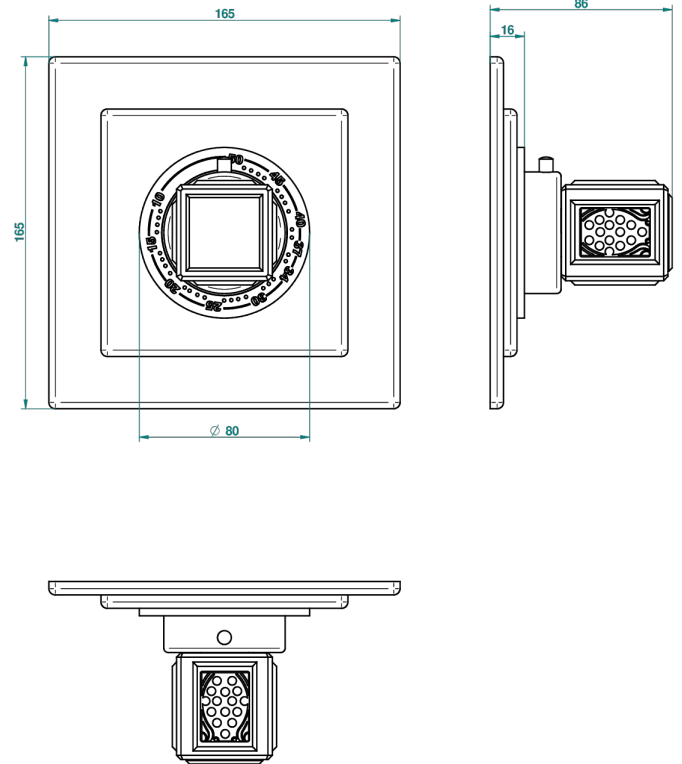

# METROPOLIS CLEAR CRYSTAL

A2A-15EN16EC

Trim plate and handle for eurotherm valve 8200/us & 8300/us

THG<sup>®</sup>  
PARIS

5EC

## CHARACTERISTIC

- Métropolis Clear crystal
- Trim plate and handle for eurotherm valve 8200/us & 8300/us