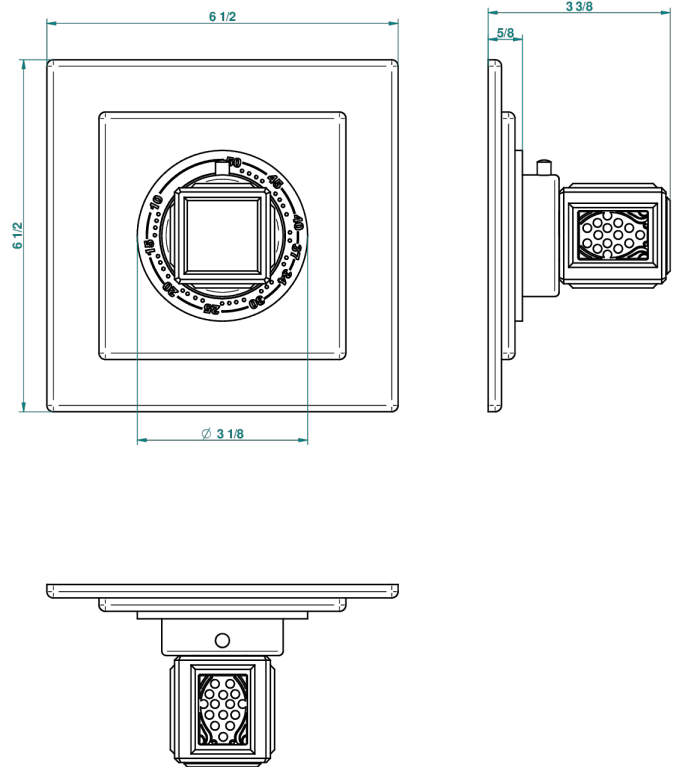

METROPOLIS CLEAR CRYSTAL

A2A-15EN16EC

Trim plate and handle for eurotherm valve 8200/us & 8300/us

THG[®]
PARIS

5EC

18169

03/01/2011

CHARACTERISTIC

- Métropolis Clear crystal
- Trim plate and handle for eurotherm valve 8200/us & 8300/us

AVAILABLE FINITIONS

Black ceram - D30
Blush PVD - H62
Brass color PVD - H49
Brown bronze color PVD - F33
Chrome polished - A02
Chrome polished / gold polished - G02