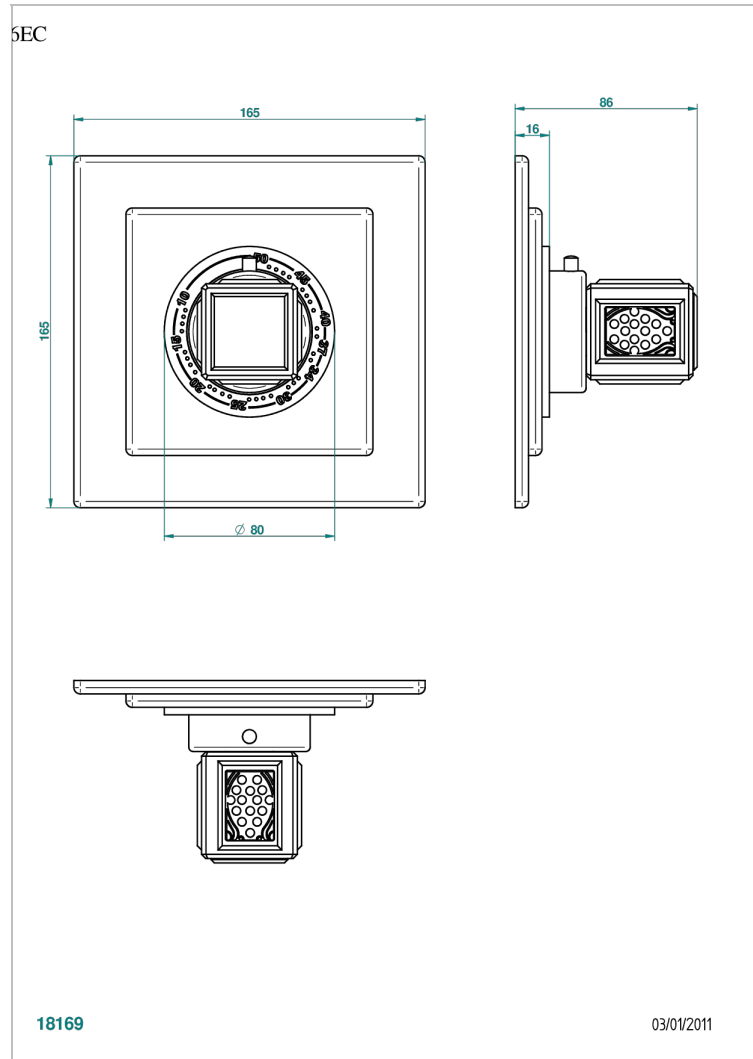

# METROPOLIS CLEAR CRYSTAL

A2A-15EN16EC

Trim for Eurotherm thermostat n° 8105N, 8200N, 8300

THG<sup>®</sup>  
PARIS

## CHARACTERISTIC

- Métropolis Clear crystal
- Trim for Eurotherm thermostat n° 8105N, 8200N, 8300

## RELATED SKU'S

- Ref. G00-8105N 1/2" Eurotherm thermostat, 40 l/min with wax cartridge
- Ref. G00-8200N 3/4" Eurotherm thermostat, 80 l/min