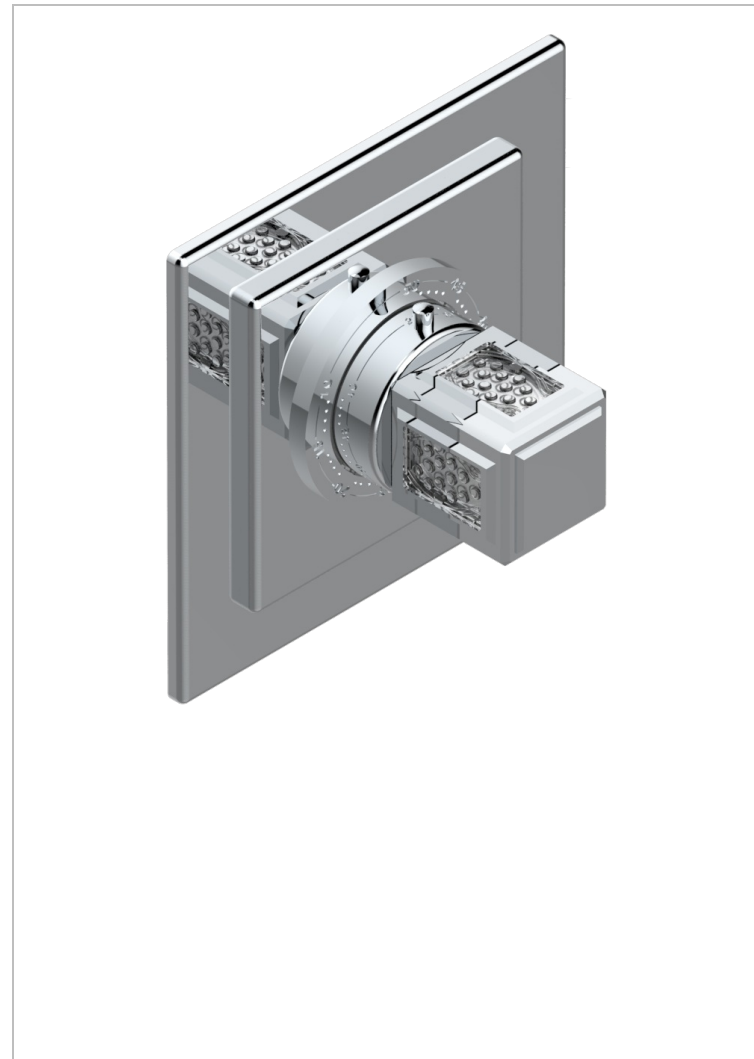

# METROPOLIS CLEAR CRYSTAL

A2A-15EN16EC

Trim for Eurotherm thermostat n° 8105N, 8200N, 8300

THG<sup>®</sup>  
PARIS

## CHARACTERISTIC

- Métropolis Clear crystal
- Trim for Eurotherm thermostat n° 8105N, 8200N, 8300

## RELATED SKU'S

- Ref. G00-8105N 1/2" Eurotherm thermostat, 40 l/min with wax cartridge
- Ref. G00-8200N 3/4" Eurotherm thermostat, 80 l/min

## AVAILABLE FINITIONS

Antique nickel - H28  
Black ceram - D30  
Blush PVD - H62  
Brass color PVD - H49  
Brown bronze color PVD - F33  
Gold color PVD - H52

Graphite PVD - H64  
Matt Umber PVD - H67  
Matt blush PVD - H60  
Matt brass color PVD - H50  
Matt brown bronze color PVD - F34  
Matt chrome - C02