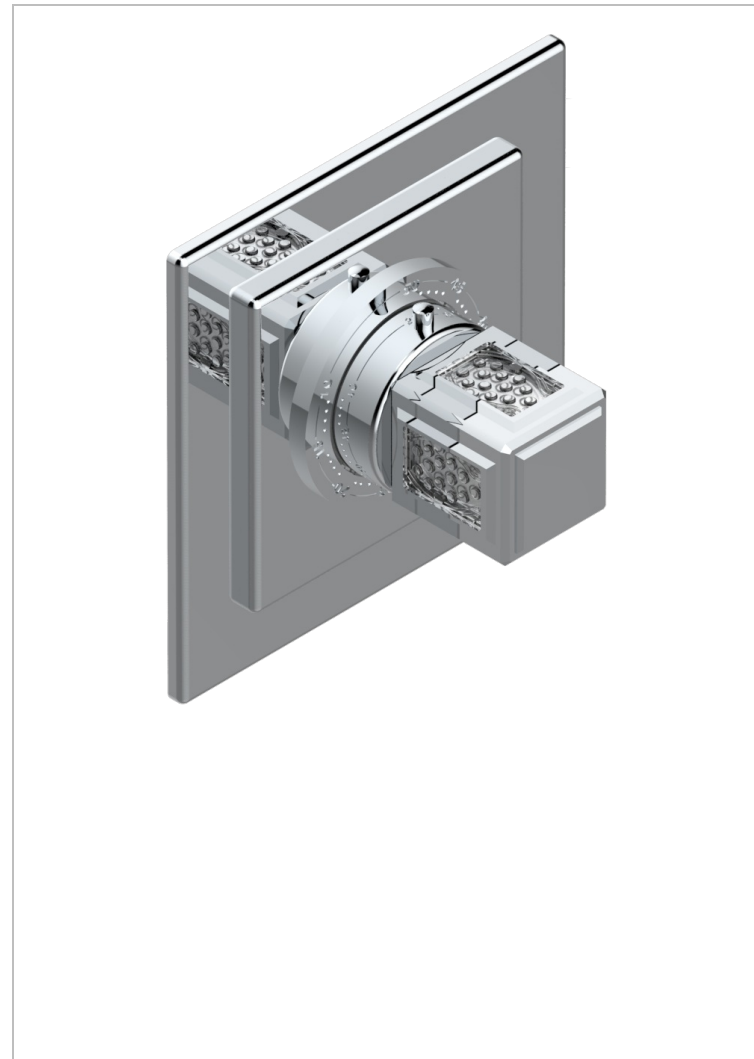

METROPOLIS CLEAR CRYSTAL

A2A-15EN16EC

Trim for Eurotherm thermostat n° 8105N, 8200N, 8300

THG[®]
PARIS

CHARACTERISTIC

- Métropolis Clear crystal
- Trim for Eurotherm thermostat n° 8105N, 8200N, 8300

RELATED SKU'S

- Ref. G00-8105N 1/2" Eurotherm thermostat, 40 l/min with wax cartridge
- Ref. G00-8200N 3/4" Eurotherm thermostat, 80 l/min

AVAILABLE FINITIONS

Antique nickel - H28
Black ceram - D30
Blush PVD - H62
Brass color PVD - H49
Brown bronze color PVD - F33
Gold color PVD - H52