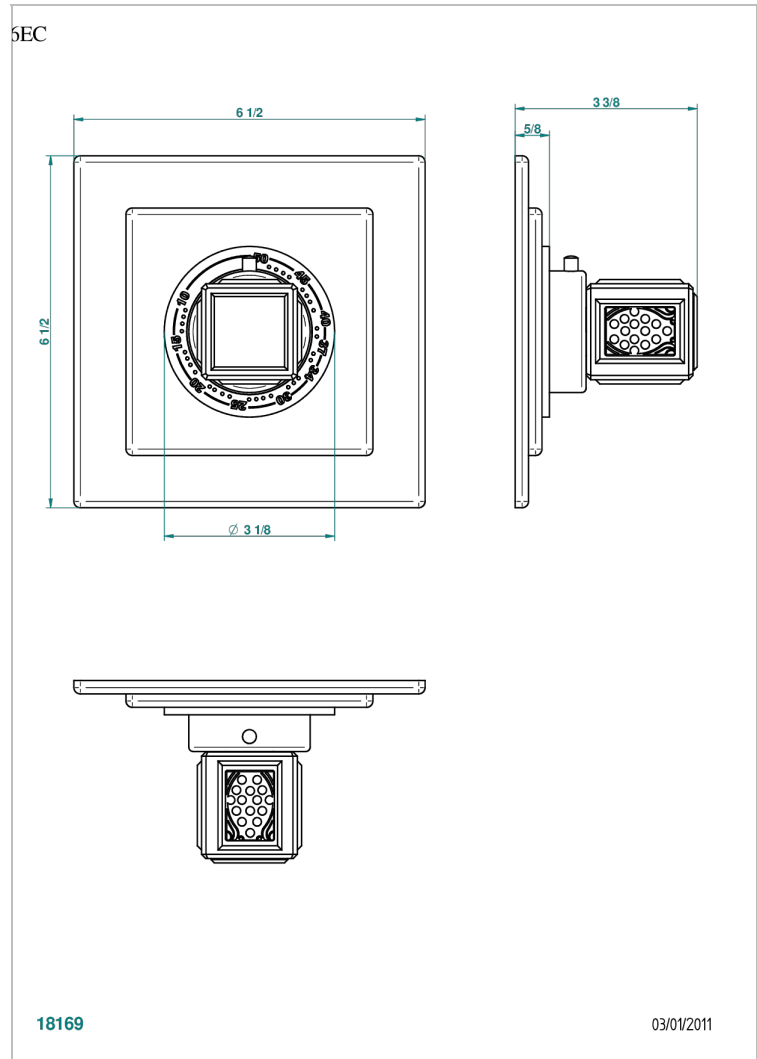

METROPOLIS CLEAR CRYSTAL

A2A-15EN16EC

Trim for Eurotherm thermostat n° 8105N, 8200N, 8300

THG[®]
PARIS

CHARACTERISTIC

- Métropolis Clear crystal
- Trim for Eurotherm thermostat n° 8105N, 8200N, 8300

RELATED SKU'S

- Ref. G00-8105N 1/2" Eurotherm thermostat, 40 l/min with wax cartridge
- Ref. G00-8200N 3/4" Eurotherm thermostat, 80 l/min

AVAILABLE FINITIONS

Antique nickel - H28
Black ceram - D30
Blush PVD - H62
Brass color PVD - H49
Brown bronze color PVD - F33
Gold color PVD - H52