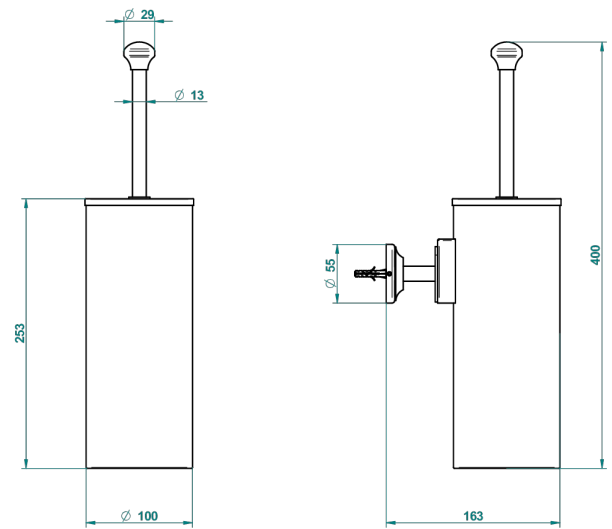

CHARLESTON WITH LEVER HANDLES

G75-4720C

Metal toilet brush holder with brush with cover wall mounted

18166

21/07/2015

CHARACTERISTIC

- Charleston with lever handles
- Metal toilet brush holder with brush with cover wall mounted

AVAILABLE FINITIONS

Black ceram - D30
Blush PVD - H62
Brass color PVD - H49
Brown bronze color PVD - F33
Chrome polished - A02
Chrome polished / gold polished - G02

Gold color PVD - H52
Gold mat - F07
Gold polished - F01
Graphite PVD - H64
Light coated bronze - D01
Matt Umber PVD - H67

Matt blush PVD - H60
Matt brass color PVD - H50
Matt brown bronze color PVD - F34
Matt chrome (American satin) - C02
Matt gold color PVD - H53
Matt graphite PVD - H65

Matt nickel (American satin) - C01
Matt nickel color PVD - H56
Natural smoked Brass - A13
Nickel antique / Sovereign - H28
Nickel color PVD - H55
Nickel polished - B01

Soft gold - F30
Soft matt gold - F31
Umber PVD - H66