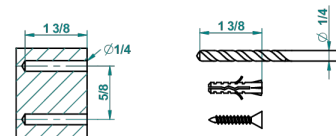

CHARLESTON WITH LEVER HANDLES

G75-4720C

Metal toilet brush holder with brush with cover wall mounted

18166

21/07/2015

CHARACTERISTIC

- Charleston with lever handles
- Metal toilet brush holder with brush with cover wall mounted

AVAILABLE FINITIONS

Black ceram - D30
Blush PVD - H62
Brass color PVD - H49
Brown bronze color PVD - F33
Chrome polished - A02
Chrome polished / gold polished - G02

Gold color PVD - H52
Gold mat - F07
Gold polished - F01
Graphite PVD - H64
Light coated bronze - D01
Matt Umber PVD - H67

Matt blush PVD - H60
Matt brass color PVD - H50
Matt brown bronze color PVD - F34
Matt chrome (American satin) - C02
Matt gold color PVD - H53
Matt graphite PVD - H65

Matt nickel (American satin) - C01
Matt nickel color PVD - H56
Natural smoked Brass - A13
Nickel antique / Sovereign - H28
Nickel color PVD - H55
Nickel polished - B01

Soft gold - F30
Soft matt gold - F31
Umber PVD - H66