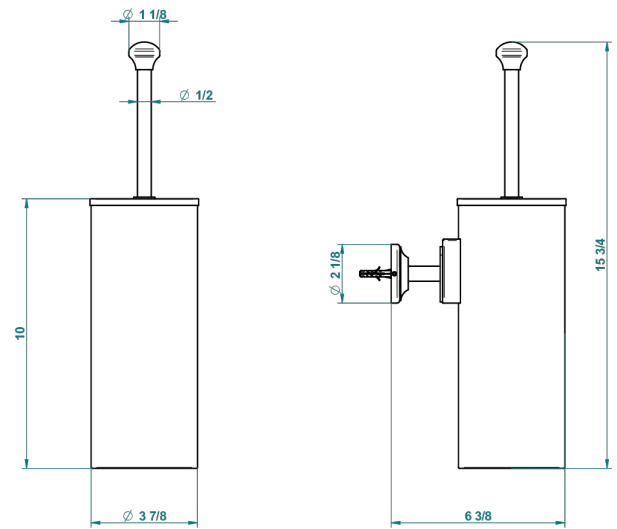

CHARLESTON WITH LEVER HANDLES

G75-4720C

Metal toilet brush holder with brush with cover wall mounted

18166

21/07/2015

CHARACTERISTIC

- Charleston with lever handles
- Metal toilet brush holder with brush with cover wall mounted

AVAILABLE FINITIONS

Black ceram - D30
Blush PVD - H62
Brass color PVD - H49
Brown bronze color PVD - F33
Chrome polished - A02
Chrome polished / gold polished - G02

Gold color PVD - H52
Gold mat - F07
Gold polished - F01
Graphite PVD - H64
Light coated bronze - D01
Matt Umber PVD - H67

Matt blush PVD - H60
Matt brass color PVD - H50
Matt brown bronze color PVD - F34
Matt chrome (American satin) - C02
Matt gold color PVD - H53
Matt graphite PVD - H65

Matt nickel (American satin) - C01
Matt nickel color PVD - H56
Natural smoked Brass - A13
Nickel antique / Sovereign - H28
Nickel color PVD - H55
Nickel polished - B01

Soft gold - F30
Soft matt gold - F31
Umber PVD - H66