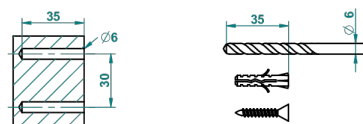

CHARLESTON WITH SMOOTH METAL LEVER HANDLES

G3N-4720C

Metal toilet brush holder with brush with cover wall mounted

18166

21/07/2015

CHARACTERISTIC

- Charleston with smooth metal lever handles
- Metal toilet brush holder with brush with cover wall mounted

AVAILABLE FINITIONS

Black ceram - D30

Blush PVD - H62

Brass color PVD - H49

Brown bronze color PVD - F33

Chrome polished - A02

Chrome polished / gold polished - G02

Copper antique matt, coated - H07

Gold color PVD - H52

Gold mat - F07

Gold polished - F01

Graphite PVD - H64

Light coated bronze - D01

Matt Umber PVD - H67

Matt blush PVD - H60

Matt brass color PVD - H50

Matt brown bronze color PVD - F34

Matt chrome (American satin) - C02

Matt gold color PVD - H53

Matt graphite PVD - H65

Matt nickel (American satin) - C01

Matt nickel color PVD - H56

Natural smoked Brass - A13

Nickel antique / Sovereign - H28

Nickel color PVD - H55

Nickel polished - B01

Soft gold - F30

Soft matt gold - F31

Umber PVD - H66