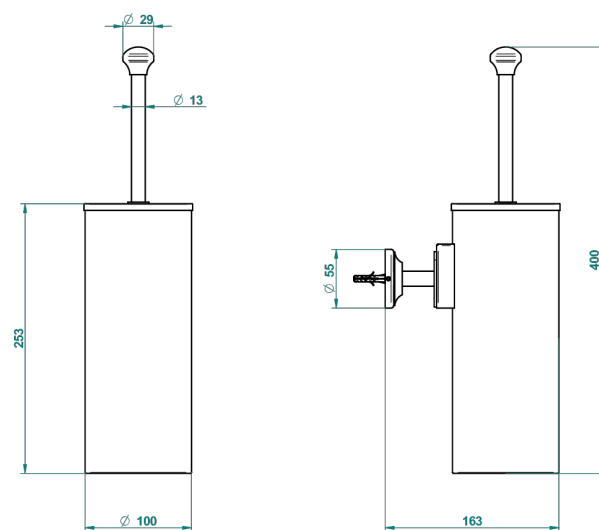

CHARLESTON WITH SMOOTH METAL LEVER HANDLES

G3N-4720C

Metal toilet brush holder with brush with cover wall mounted

18166

21/07/2015

CHARACTERISTIC

- Charleston with smooth metal lever handles
- Metal toilet brush holder with brush with cover wall mounted

AVAILABLE FINITIONS

Black ceram - D30

Blush PVD - H62

Brass color PVD - H49

Brown bronze color PVD - F33

Chrome polished - A02

Chrome polished / gold polished - G02

Copper antique matt, coated - H07

Gold color PVD - H52

Gold mat - F07

Gold polished - F01

Graphite PVD - H64

Light coated bronze - D01

Matt Umber PVD - H67

Matt blush PVD - H60

Matt brass color PVD - H50

Matt brown bronze color PVD - F34

Matt chrome (American satin) - C02

Matt gold color PVD - H53

Matt graphite PVD - H65

Matt nickel (American satin) - C01

Matt nickel color PVD - H56

Natural smoked Brass - A13

Nickel antique / Sovereign - H28

Nickel color PVD - H55

Nickel polished - B01

Soft gold - F30

Soft matt gold - F31

Umber PVD - H66