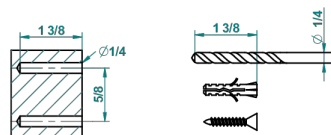

CHARLESTON WITH SMOOTH METAL LEVER HANDLES

G3N-4720C

Metal toilet brush holder with brush with cover wall mounted

18166

21/07/2015

CHARACTERISTIC

- Charleston with smooth metal lever handles
- Metal toilet brush holder with brush with cover wall mounted

AVAILABLE FINITIONS

Black ceram - D30
Blush PVD - H62
Brass color PVD - H49
Brown bronze color PVD - F33
Chrome polished - A02
Chrome polished / gold polished - G02

Copper antique matt, coated - H07
Gold color PVD - H52
Gold mat - F07
Gold polished - F01
Graphite PVD - H64
Light coated bronze - D01

Matt Umber PVD - H67
Matt blush PVD - H60
Matt brass color PVD - H50
Matt brown bronze color PVD - F34
Matt chrome (American satin) - C02
Matt gold color PVD - H53

Matt graphite PVD - H65
Matt nickel (American satin) - C01
Matt nickel color PVD - H56
Natural smoked Brass - A13
Nickel antique / Sovereign - H28
Nickel color PVD - H55

Nickel polished - B01
Soft gold - F30
Soft matt gold - F31
Umber PVD - H66