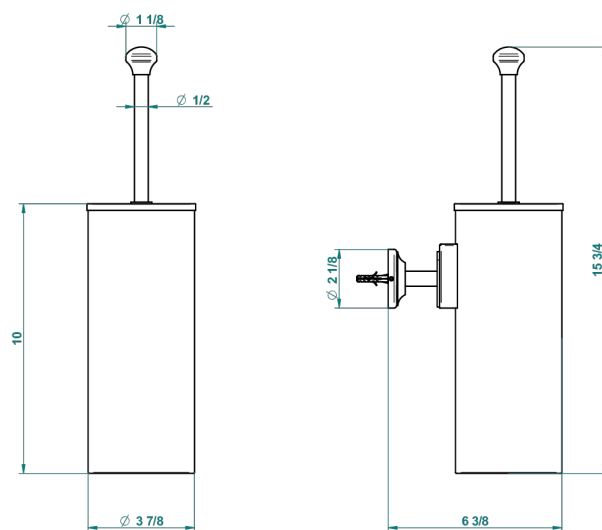

CHARLESTON WITH SMOOTH METAL LEVER HANDLES

G3N-4720C

Metal toilet brush holder with brush with cover wall mounted

18166

21/07/2015

CHARACTERISTIC

- Charleston with smooth metal lever handles
- Metal toilet brush holder with brush with cover wall mounted

AVAILABLE FINITIONS

Black ceram - D30
Blush PVD - H62
Brass color PVD - H49
Brown bronze color PVD - F33
Chrome polished - A02
Chrome polished / gold polished - G02

Copper antique matt, coated - H07
Gold color PVD - H52
Gold mat - F07
Gold polished - F01
Graphite PVD - H64
Light coated bronze - D01

Matt Umber PVD - H67
Matt blush PVD - H60
Matt brass color PVD - H50
Matt brown bronze color PVD - F34
Matt chrome (American satin) - C02
Matt gold color PVD - H53

Matt graphite PVD - H65
Matt nickel (American satin) - C01
Matt nickel color PVD - H56
Natural smoked Brass - A13
Nickel antique / Sovereign - H28
Nickel color PVD - H55

Nickel polished - B01
Soft gold - F30
Soft matt gold - F31
Umber PVD - H66