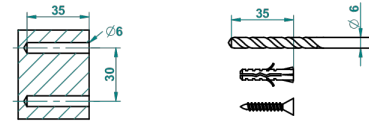

18166

21/07/2015

CHARACTERISTIC

- Broadway
- Metal toilet brush holder with brush with cover wall mounted

AVAILABLE FINITIONS

Black ceram - D30
Blush PVD - H62
Brass color PVD - H49
Brown bronze color PVD - F33
Chrome polished - A02
Chrome polished / gold polished - G02

Copper antique matt, coated - H07
Gold color PVD - H52
Gold mat - F07
Gold polished - F01
Graphite PVD - H64
Light coated bronze - D01

Matt Umber PVD - H67
Matt blush PVD - H60
Matt brass color PVD - H50
Matt brown bronze color PVD - F34
Matt chrome (American satin) - C02
Matt gold color PVD - H53

Matt graphite PVD - H65
Matt nickel (American satin) - C01
Matt nickel color PVD - H56
Natural smoked Brass - A13
Nickel antique / Sovereign - H28
Nickel color PVD - H55

Nickel polished - B01
Soft gold - F30
Soft matt gold - F31
Umber PVD - H66