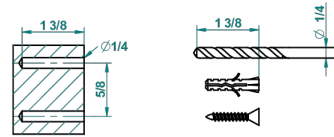

18166

21/07/2015

CHARACTERISTIC

- Broadway
- Metal toilet brush holder with brush with cover wall mounted

AVAILABLE FINITIONS

Black ceram - D30
Blush PVD - H62
Brass color PVD - H49
Brown bronze color PVD - F33
Chrome polished - A02
Chrome polished / gold polished - G02

Copper antique matt, coated - H07
Gold color PVD - H52
Gold mat - F07
Gold polished - F01
Graphite PVD - H64
Light coated bronze - D01

Matt Umber PVD - H67
Matt blush PVD - H60
Matt brass color PVD - H50
Matt brown bronze color PVD - F34
Matt chrome (American satin) - C02
Matt gold color PVD - H53

Matt graphite PVD - H65
Matt nickel (American satin) - C01
Matt nickel color PVD - H56
Natural smoked Brass - A13
Nickel antique / Sovereign - H28
Nickel color PVD - H55

Nickel polished - B01
Soft gold - F30
Soft matt gold - F31
Umber PVD - H66