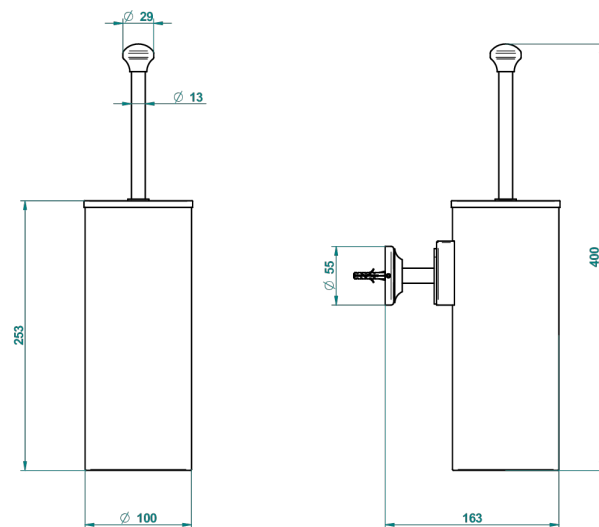

BROADWAY WITH WHITE PORCELAIN LEVER HANDLES

A04-4720C

Metal toilet brush holder with brush with cover wall mounted

18166

21/07/2015

CHARACTERISTIC

- Broadway with white porcelain lever handles
- Metal toilet brush holder with brush with cover wall mounted

AVAILABLE FINITIONS

Black ceram - D30

Blush PVD - H62

Brass color PVD - H49

Brown bronze color PVD - F33

Chrome polished - A02

Chrome polished / gold polished - G02

Copper antique matt, coated - H07

Gold color PVD - H52

Gold mat - F07

Gold polished - F01

Graphite PVD - H64

Light coated bronze - D01

Matt Umber PVD - H67

Matt blush PVD - H60

Matt brass color PVD - H50

Matt brown bronze color PVD - F34

Matt chrome (American satin) - C02

Matt gold color PVD - H53

Matt graphite PVD - H65

Matt nickel (American satin) - C01

Matt nickel color PVD - H56

Natural smoked Brass - A13

Nickel antique / Sovereign - H28

Nickel color PVD - H55

Nickel polished - B01

Soft gold - F30

Soft matt gold - F31

Umber PVD - H66