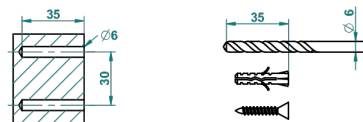

BROADWAY WITH WHITE PORCELAIN LEVER HANDLES

A04-4720C

Metal toilet brush holder with brush with cover wall mounted

18166

21/07/2015

CHARACTERISTIC

- Broadway with white porcelain lever handles
- Metal toilet brush holder with brush with cover wall mounted

AVAILABLE FINITIONS

Black ceram - D30

Blush PVD - H62

Brass color PVD - H49

Brown bronze color PVD - F33

Chrome polished - A02

Chrome polished / gold polished - G02

Copper antique matt, coated - H07

Gold color PVD - H52

Gold mat - F07

Gold polished - F01

Graphite PVD - H64

Light coated bronze - D01

Matt Umber PVD - H67

Matt blush PVD - H60

Matt brass color PVD - H50

Matt brown bronze color PVD - F34

Matt chrome (American satin) - C02

Matt gold color PVD - H53

Matt graphite PVD - H65

Matt nickel (American satin) - C01

Matt nickel color PVD - H56

Natural smoked Brass - A13

Nickel antique / Sovereign - H28

Nickel color PVD - H55

Nickel polished - B01

Soft gold - F30

Soft matt gold - F31

Umber PVD - H66