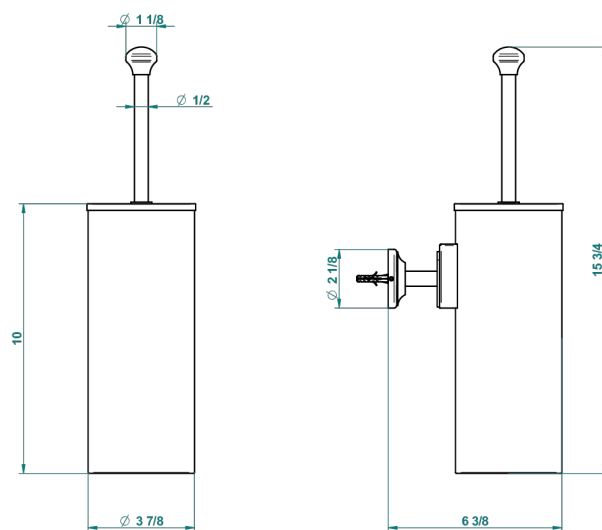

BROADWAY WITH WHITE PORCELAIN LEVER HANDLES

A04-4720C

Metal toilet brush holder with brush with cover wall mounted

18166

21/07/2015

CHARACTERISTIC

- Broadway with white porcelain lever handles
- Metal toilet brush holder with brush with cover wall mounted

AVAILABLE FINITIONS

Black ceram - D30
Blush PVD - H62
Brass color PVD - H49
Brown bronze color PVD - F33
Chrome polished - A02
Chrome polished / gold polished - G02

Copper antique matt, coated - H07
Gold color PVD - H52
Gold mat - F07
Gold polished - F01
Graphite PVD - H64
Light coated bronze - D01

Matt Umber PVD - H67
Matt blush PVD - H60
Matt brass color PVD - H50
Matt brown bronze color PVD - F34
Matt chrome (American satin) - C02
Matt gold color PVD - H53

Matt graphite PVD - H65
Matt nickel (American satin) - C01
Matt nickel color PVD - H56
Natural smoked Brass - A13
Nickel antique / Sovereign - H28
Nickel color PVD - H55

Nickel polished - B01
Soft gold - F30
Soft matt gold - F31
Umber PVD - H66