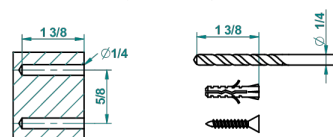

BROADWAY WITH WHITE PORCELAIN LEVER HANDLES

A04-4720C

Metal toilet brush holder with brush with cover wall mounted

18166

21/07/2015

CHARACTERISTIC

- Broadway with white porcelain lever handles
- Metal toilet brush holder with brush with cover wall mounted

AVAILABLE FINITIONS

Black ceram - D30
Blush PVD - H62
Brass color PVD - H49
Brown bronze color PVD - F33
Chrome polished - A02
Chrome polished / gold polished - G02

Copper antique matt, coated - H07
Gold color PVD - H52
Gold mat - F07
Gold polished - F01
Graphite PVD - H64
Light coated bronze - D01

Matt Umber PVD - H67
Matt blush PVD - H60
Matt brass color PVD - H50
Matt brown bronze color PVD - F34
Matt chrome (American satin) - C02
Matt gold color PVD - H53

Matt graphite PVD - H65
Matt nickel (American satin) - C01
Matt nickel color PVD - H56
Natural smoked Brass - A13
Nickel antique / Sovereign - H28
Nickel color PVD - H55

Nickel polished - B01
Soft gold - F30
Soft matt gold - F31
Umber PVD - H66