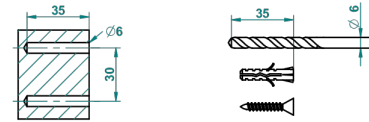

BROADWAY WITH LEVER

A04-4720C

Wall mounted WC brush with cover and metal holder

THG®
PARIS

18166

21/07/2015

CHARACTERISTIC

- Broadway with Lever
- Wall mounted WC brush with cover and metal holder

AVAILABLE FINITIONS

Antique nickel - H28
Black ceram - D30
Blush PVD - H62
Brass color PVD - H49
Brown bronze color PVD - F33
Gold color PVD - H52

Graphite PVD - H64
Lacquered light bronze - D01
Matt Umber PVD - H67
Matt blush PVD - H60
Matt brass color PVD - H50
Matt brown bronze color PVD - F34

Matt chrome - C02
Matt gold - F07
Matt gold color PVD - H53
Matt graphite PVD - H65
Matt nickel (color finish) - C01
Matt nickel color PVD - H56

Natural smoked Brass - A13
Nickel color PVD - H55
Polished chrome (color finish) - A02
Polished chrome / Polished gold (color finish) - G02
Polished gold (color finish) - F01
Polished nickel - B01

Soft gold - F30
Soft matt gold - F31
Umber PVD - H66
Varnished matt antique red copper (color finish) - H07