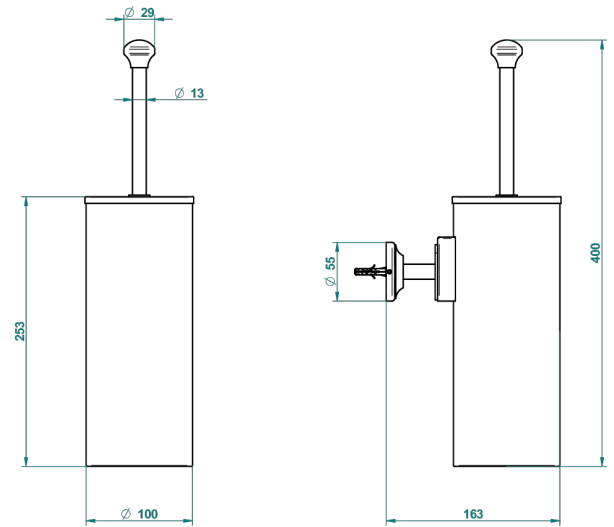

BROADWAY WITH LEVER

A04-4720C

Wall mounted WC brush with cover and metal holder

THG®
PARIS

18166

21/07/2015

CHARACTERISTIC

- Broadway with Lever
- Wall mounted WC brush with cover and metal holder

AVAILABLE FINITIONS

Antique nickel - H28
Black ceram - D30
Blush PVD - H62
Brass color PVD - H49
Brown bronze color PVD - F33
Gold color PVD - H52

Graphite PVD - H64
Lacquered light bronze - D01
Matt Umber PVD - H67
Matt blush PVD - H60
Matt brass color PVD - H50
Matt brown bronze color PVD - F34

Matt chrome - C02
Matt gold - F07
Matt gold color PVD - H53
Matt graphite PVD - H65
Matt nickel (color finish) - C01
Matt nickel color PVD - H56

Natural smoked Brass - A13
Nickel color PVD - H55
Polished chrome (color finish) - A02
Polished chrome / Polished gold (color finish) - G02
Polished gold (color finish) - F01
Polished nickel - B01

Soft gold - F30
Soft matt gold - F31
Umber PVD - H66
Varnished matt antique red copper (color finish) - H07