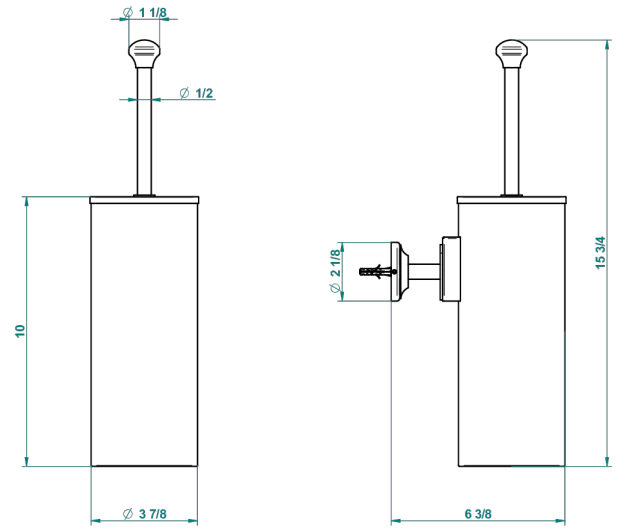

BROADWAY WITH LEVER

A04-4720C

Wall mounted WC brush with cover and metal holder

THG®
PARIS

18166

21/07/2015

CHARACTERISTIC

- Broadway with Lever
- Wall mounted WC brush with cover and metal holder

AVAILABLE FINITIONS

Antique nickel - H28
Black ceram - D30
Blush PVD - H62
Brass color PVD - H49
Brown bronze color PVD - F33
Gold color PVD - H52

Graphite PVD - H64
Lacquered light bronze - D01
Matt Umber PVD - H67
Matt blush PVD - H60
Matt brass color PVD - H50
Matt brown bronze color PVD - F34

Matt chrome - C02
Matt gold - F07
Matt gold color PVD - H53
Matt graphite PVD - H65
Matt nickel (color finish) - C01
Matt nickel color PVD - H56

Natural smoked Brass - A13
Nickel color PVD - H55
Polished chrome (color finish) - A02
Polished chrome / Polished gold (color finish) - G02
Polished gold (color finish) - F01
Polished nickel - B01

Soft gold - F30
Soft matt gold - F31
Umber PVD - H66
Varnished matt antique red copper (color finish) - H07