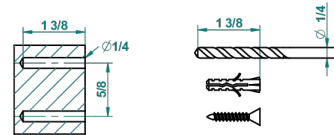

BROADWAY WITH LEVER

A04-4720C

Wall mounted WC brush with cover and metal holder

THG®
PARIS

18166

21/07/2015

CHARACTERISTIC

- Broadway with Lever
- Wall mounted WC brush with cover and metal holder

AVAILABLE FINITIONS

Antique nickel - H28
Black ceram - D30
Blush PVD - H62
Brass color PVD - H49
Brown bronze color PVD - F33
Gold color PVD - H52

Graphite PVD - H64
Lacquered light bronze - D01
Matt Umber PVD - H67
Matt blush PVD - H60
Matt brass color PVD - H50
Matt brown bronze color PVD - F34

Matt chrome - C02
Matt gold - F07
Matt gold color PVD - H53
Matt graphite PVD - H65
Matt nickel (color finish) - C01
Matt nickel color PVD - H56

Natural smoked Brass - A13
Nickel color PVD - H55
Polished chrome (color finish) - A02
Polished chrome / Polished gold (color finish) - G02
Polished gold (color finish) - F01
Polished nickel - B01

Soft gold - F30
Soft matt gold - F31
Umber PVD - H66
Varnished matt antique red copper (color finish) - H07