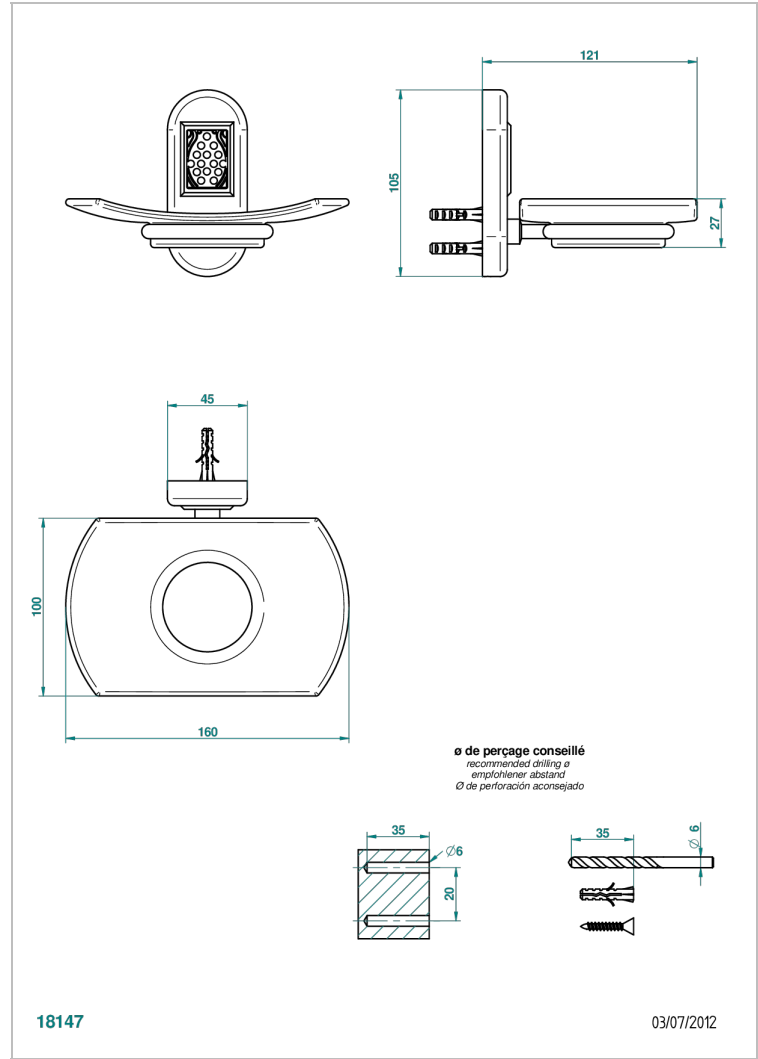

VENICE

A2E-500

Glass soap dish, wall mounted

THG[®]
PARIS

CHARACTERISTIC

- Venice
- Glass soap dish, wall mounted

AVAILABLE FINITIONS

Black ceram - D30
Blush PVD - H62
Brass color PVD - H49
Brown bronze color PVD - F33
Chrome polished - A02
Chrome polished / gold polished - G02