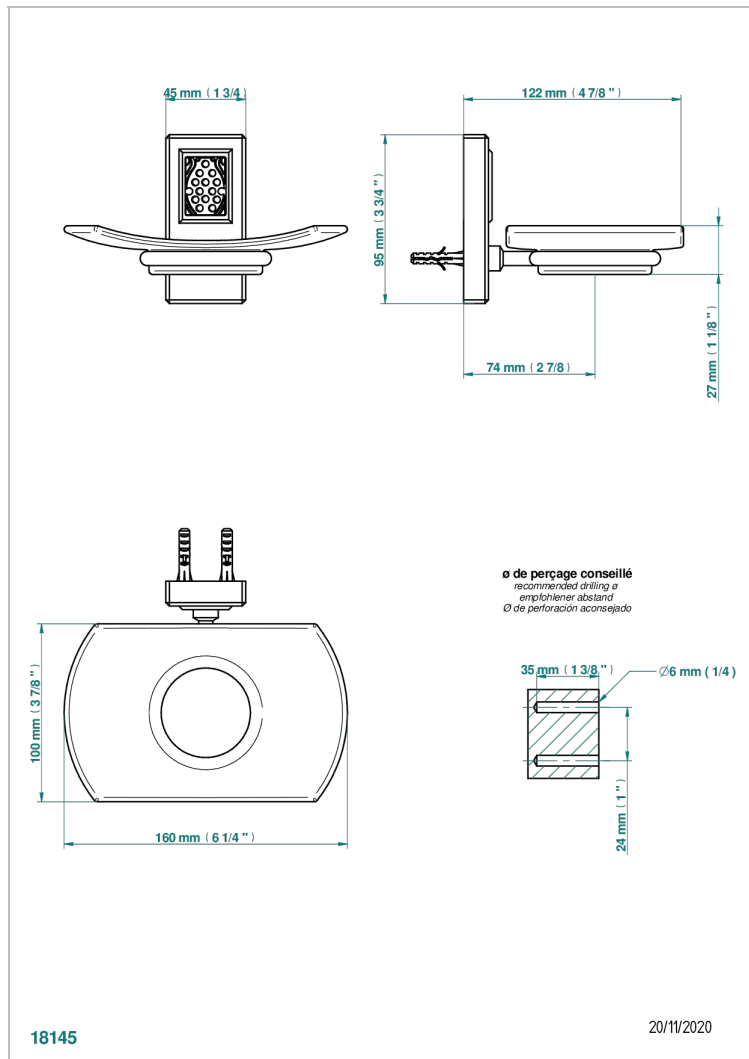

METROPOLIS CLEAR CRYSTAL WITH LEVER HANDLES

A2B-500

Glass soap dish, wall mounted

CHARACTERISTIC

- Métropolis Clear crystal with lever handles
- Glass soap dish, wall mounted

AVAILABLE FINITIONS

Black ceram - D30
Blush PVD - H62
Brass color PVD - H49
Brown bronze color PVD - F33
Chrome polished - A02
Chrome polished / gold polished - G02