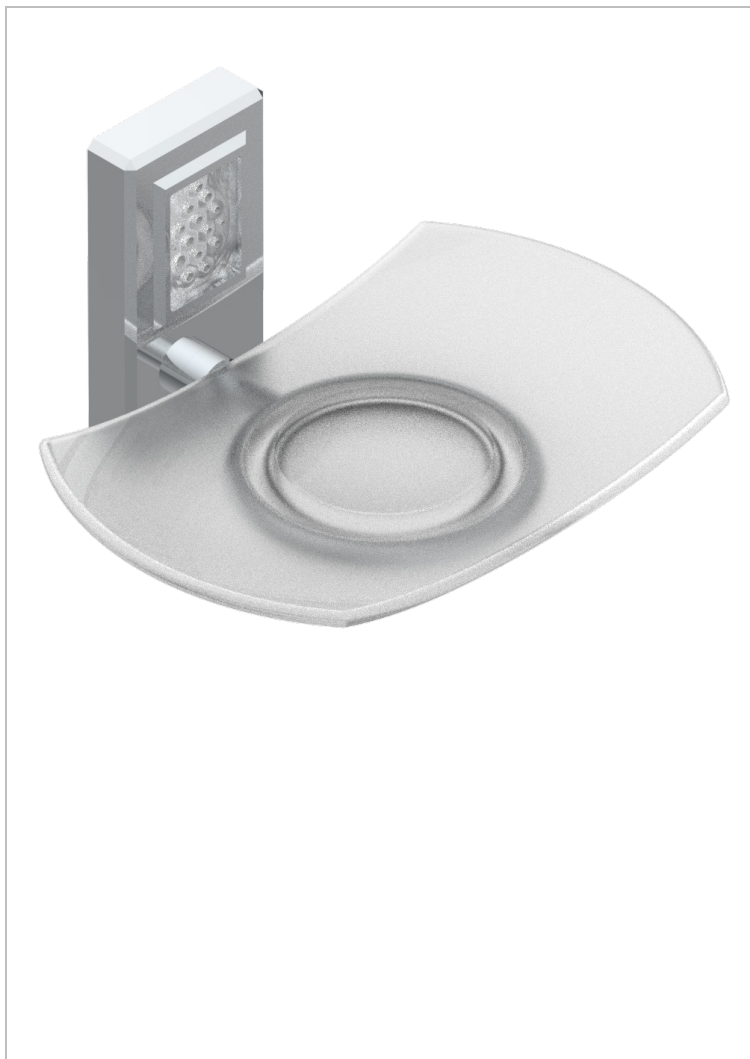

METROPOLIS CLEAR CRYSTAL WITH LEVER HANDLES

A2B-500

Glass soap dish, wall mounted

CHARACTERISTIC

- Métropolis Clear crystal with lever handles
- Glass soap dish, wall mounted

AVAILABLE FINITIONS

Black ceram - D30
Blush PVD - H62
Brass color PVD - H49
Brown bronze color PVD - F33
Chrome polished - A02
Chrome polished / gold polished - G02

Gold color PVD - H52
Gold mat - F07
Gold polished - F01
Graphite PVD - H64
Matt Umber PVD - H67
Matt blush PVD - H60

Matt brass color PVD - H50
Matt brown bronze color PVD - F34
Matt chrome (American satin) - C02
Matt gold color PVD - H53
Matt graphite PVD - H65
Matt nickel (American satin) - C01

Matt nickel color PVD - H56
Nickel antique / Sovereign - H28
Nickel color PVD - H55
Nickel polished - B01
Soft gold - F30
Soft matt gold - F31

Umber PVD - H66