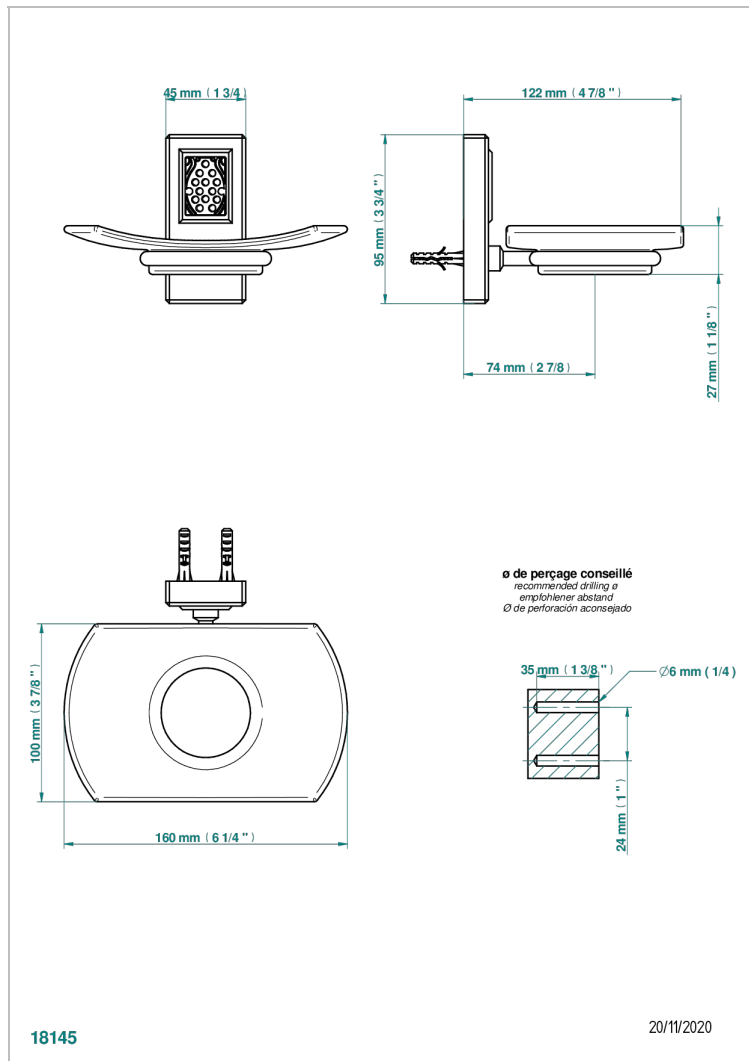

METROPOLIS CLEAR CRYSTAL WITH LEVER

A2B-500

Wall mounted glass soap dish

CHARACTERISTIC

- Métropolis Clear crystal with lever
- Wall mounted glass soap dish

AVAILABLE FINITIONS

Antique nickel - H28
Black ceram - D30
Blush PVD - H62
Brass color PVD - H49
Brown bronze color PVD - F33
Gold color PVD - H52