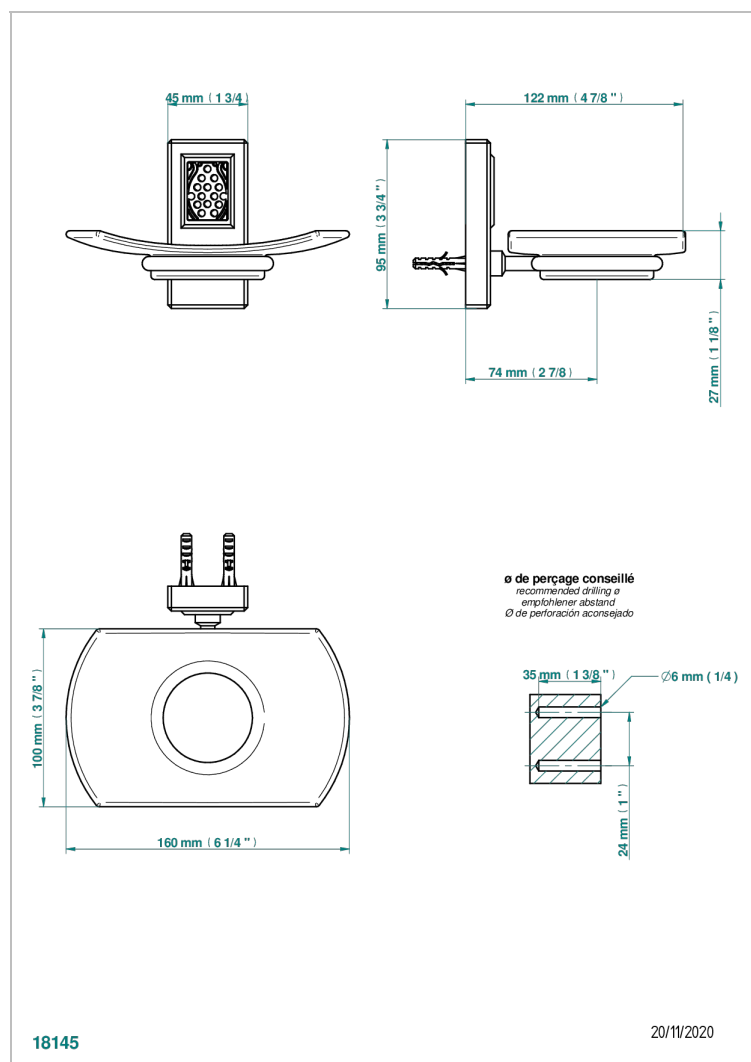

METROPOLIS CLEAR CRYSTAL

A2A-500

Glass soap dish, wall mounted

CHARACTERISTIC

- Métropolis Clear crystal
- Glass soap dish, wall mounted

AVAILABLE FINITIONS

Black ceram - D30
Blush PVD - H62
Brass color PVD - H49
Brown bronze color PVD - F33
Chrome polished - A02
Chrome polished / gold polished - G02