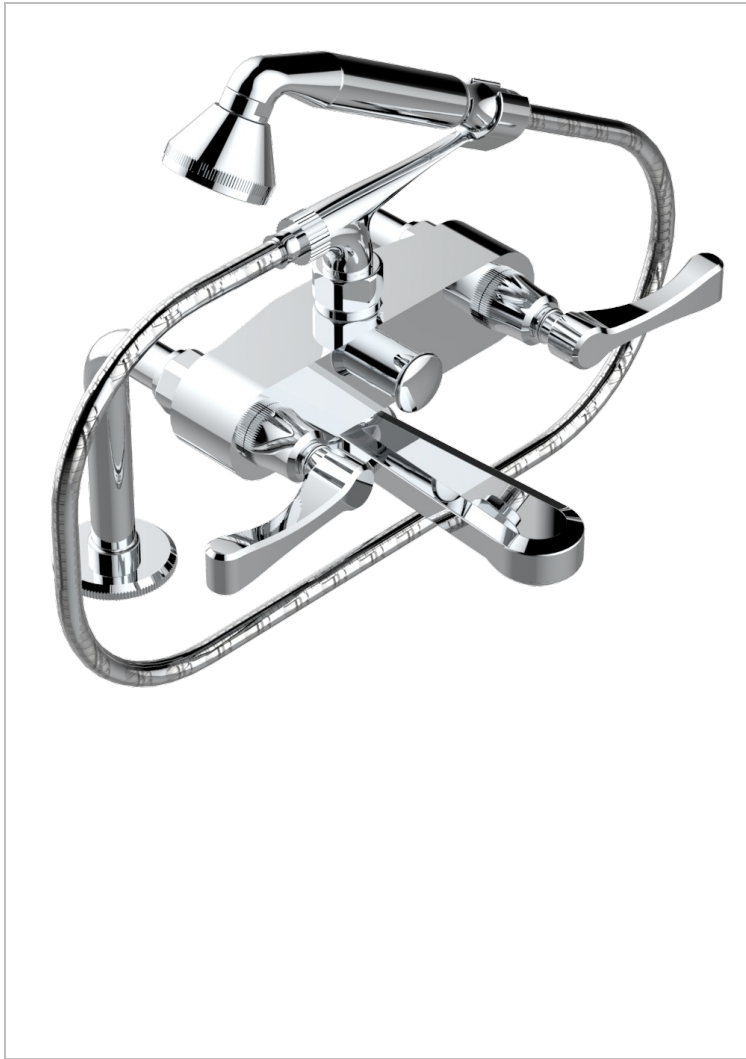

ART DECO WITH LEVER

A55-13G

Rim mounted 2-hole bath/telephone shower mixer, shower and hose

THG[®]
PARIS

CHARACTERISTIC

- ACS : 21ACCLY034

TECHNICAL SPECS

- Recommandé : 3 bars (max. 5 bars) - Advised : 43,5 psi (max. 72 psi)
- Bec : 35 l/min à 3 bars - Douchette : 9,5 l/min à 3 bars
- Spout : 9.26 gpm at 43.5 psi - Handshower : 2.5 gpm at 43.5 psi

STANDARDS

AVAILABLE FINITIONS

Antique nickel - H28
Black ceram - D30
Blush PVD - H62
Brass color PVD - H49
Brown bronze color PVD - F33
Gold color PVD - H52

Graphite PVD - H64
Lacquered light bronze - D01
Matt Umber PVD - H67
Matt blush PVD - H60
Matt brass color PVD - H50
Matt brown bronze color PVD - F34