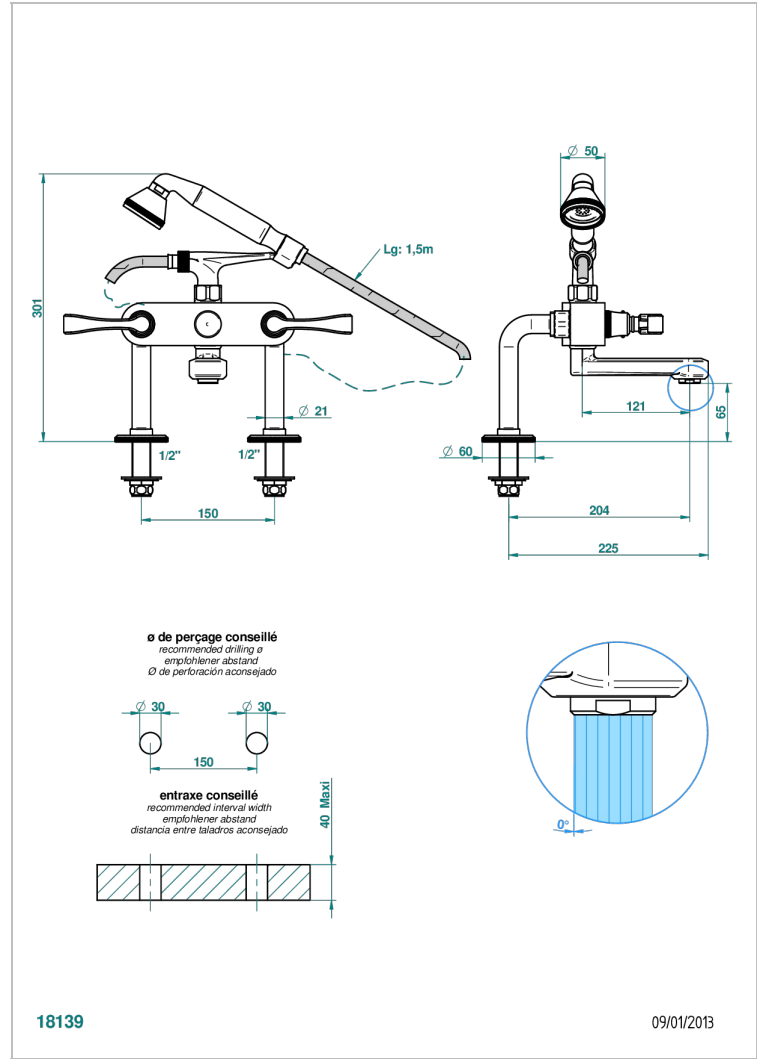

ART DECO WITH LEVER

A55-13G

Rim mounted 2-hole bath/telephone shower mixer, shower and hose

THG[®]
PARIS

CHARACTERISTIC

- ACS : 21ACCLY034

TECHNICAL SPECS

- Recommandé : 3 bars (max. 5 bars) - Advised : 43,5 psi (max. 72 psi)
- Bec : 35 l/min à 3 bars - Douchette : 9,5 l/min à 3 bars
- Spout : 9.26 gpm at 43.5 psi - Handshower : 2.5 gpm at 43.5 psi