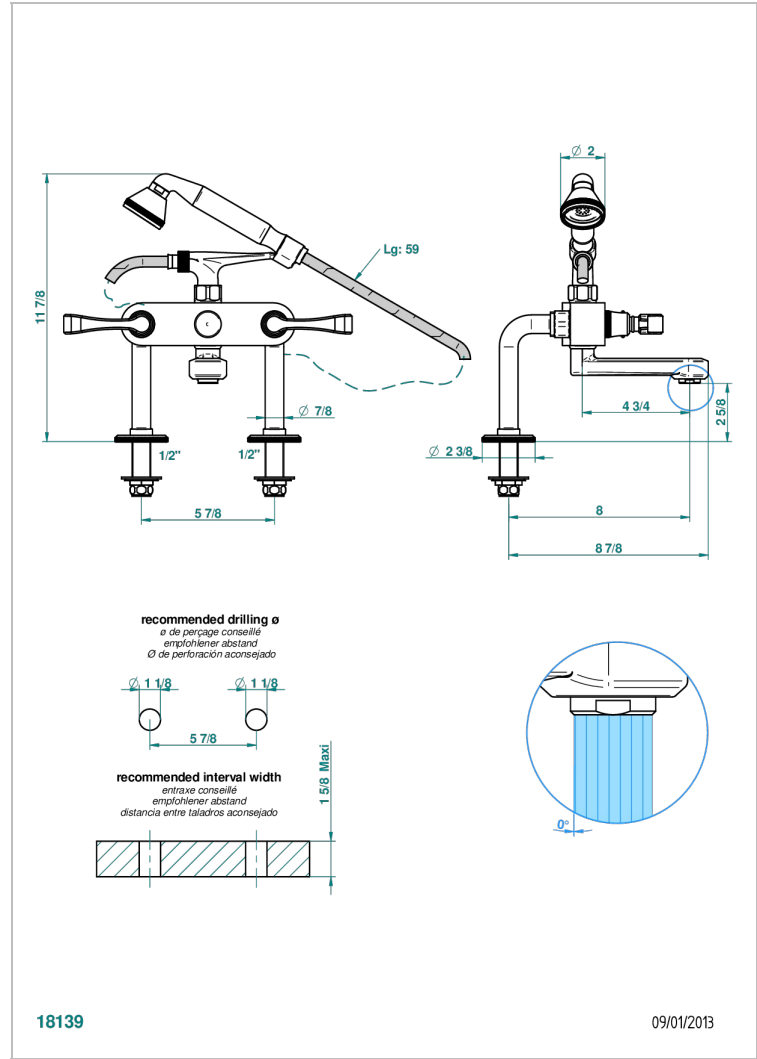

ART DECO WITH LEVER

A55-13G

Rim mounted 2-hole bath/telephone shower mixer, shower and hose

THG[®]
PARIS

CHARACTERISTIC

- ACS : 21ACCLY034

TECHNICAL SPECS

- Recommandé : 3 bars (max. 5 bars) - Advised : 43,5 psi (max. 72 psi)
- Bec : 35 l/min à 3 bars - Douchette : 9,5 l/min à 3 bars
- Spout : 9.26 gpm at 43.5 psi - Handshower : 2.5 gpm at 43.5 psi

STANDARDS

AVAILABLE FINITIONS

Antique nickel - H28
Black ceram - D30
Blush PVD - H62
Brass color PVD - H49
Brown bronze color PVD - F33
Gold color PVD - H52

Graphite PVD - H64
Lacquered light bronze - D01
Matt Umber PVD - H67
Matt blush PVD - H60
Matt brass color PVD - H50
Matt brown bronze color PVD - F34