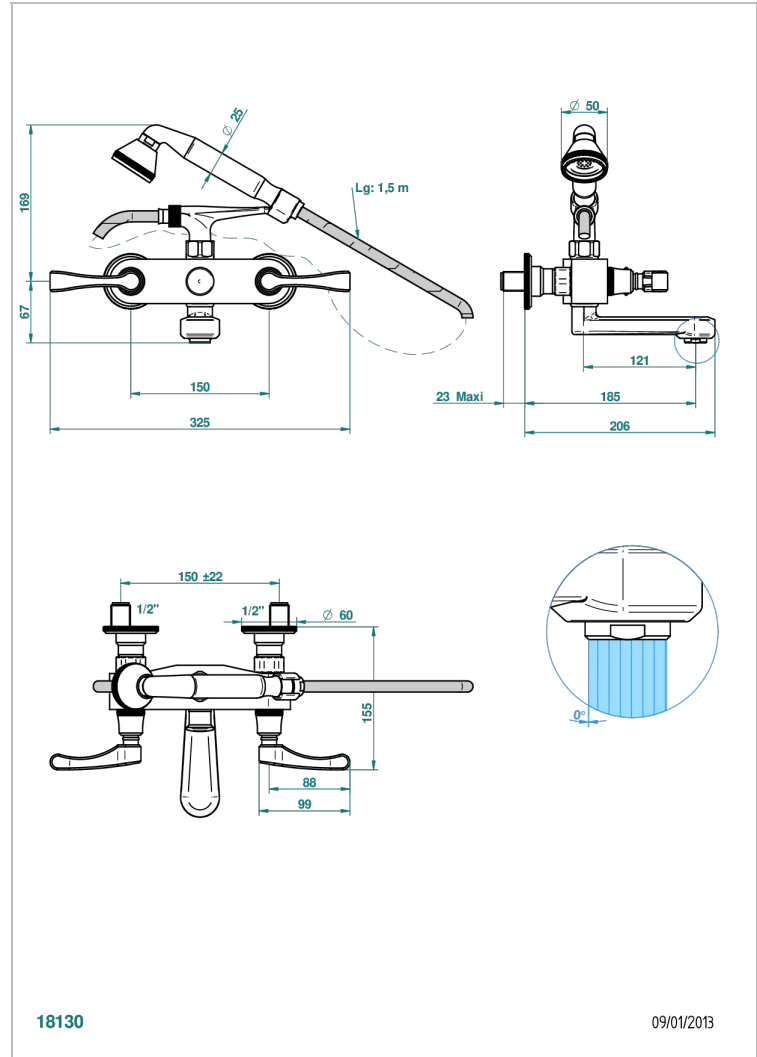

ART DECO WITH LEVER

A55-13B

Wall mounted 2-hole bath/shower mixer, shower and hose

18130

09/01/2013

CHARACTERISTIC

- ACS : 21ACCLY033

TECHNICAL SPECS

- Recommandé : 3 bars (max. 5 bars) - Advised : 43,5 psi (max. 72 psi)
- Bec : 35 l/min à 3 bars - Douchette : 9,5 l/min à 3 bars
- Spout : 9.26 gpm at 43.5 psi - Handshower : 2.5 gpm at 43.5 psi

STANDARDS