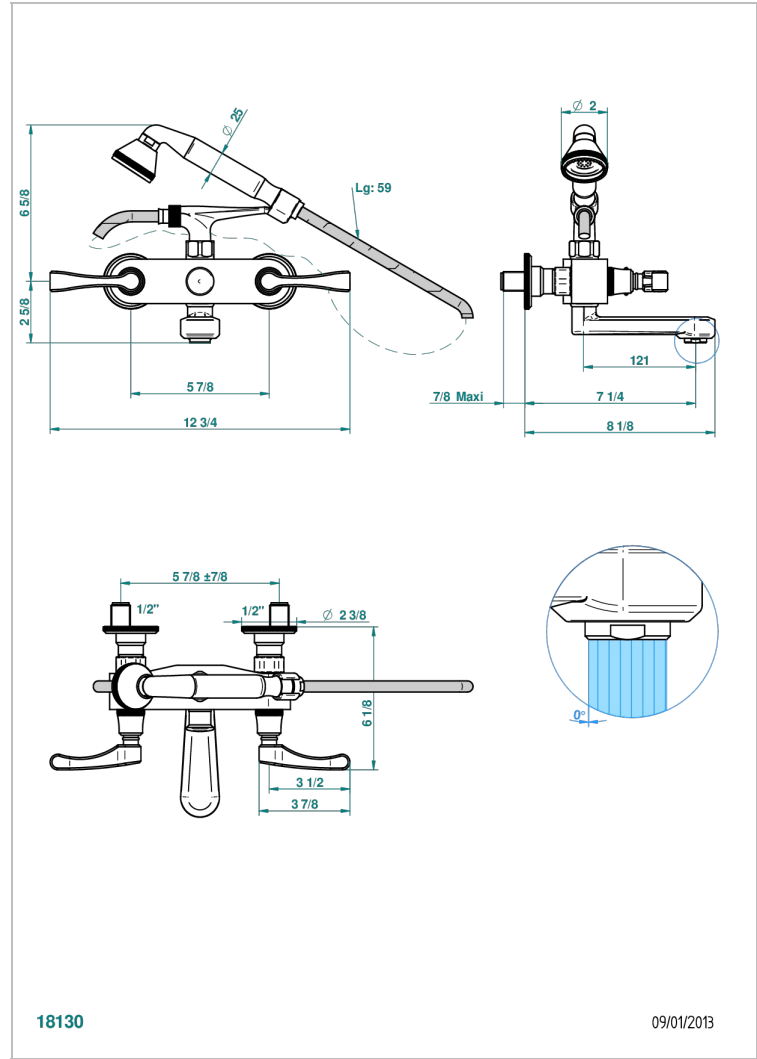

ART DECO WITH LEVER

A55-13B

Wall mounted 2-hole bath/shower mixer, shower and hose

18130

09/01/2013

CHARACTERISTIC

- ACS : 21ACCLY033

TECHNICAL SPECS

- Recommandé : 3 bars (max. 5 bars) - Advised : 43,5 psi (max. 72 psi)
- Bec : 35 l/min à 3 bars - Douchette : 9,5 l/min à 3 bars
- Spout : 9.26 gpm at 43.5 psi - Handshower : 2.5 gpm at 43.5 psi

STANDARDS