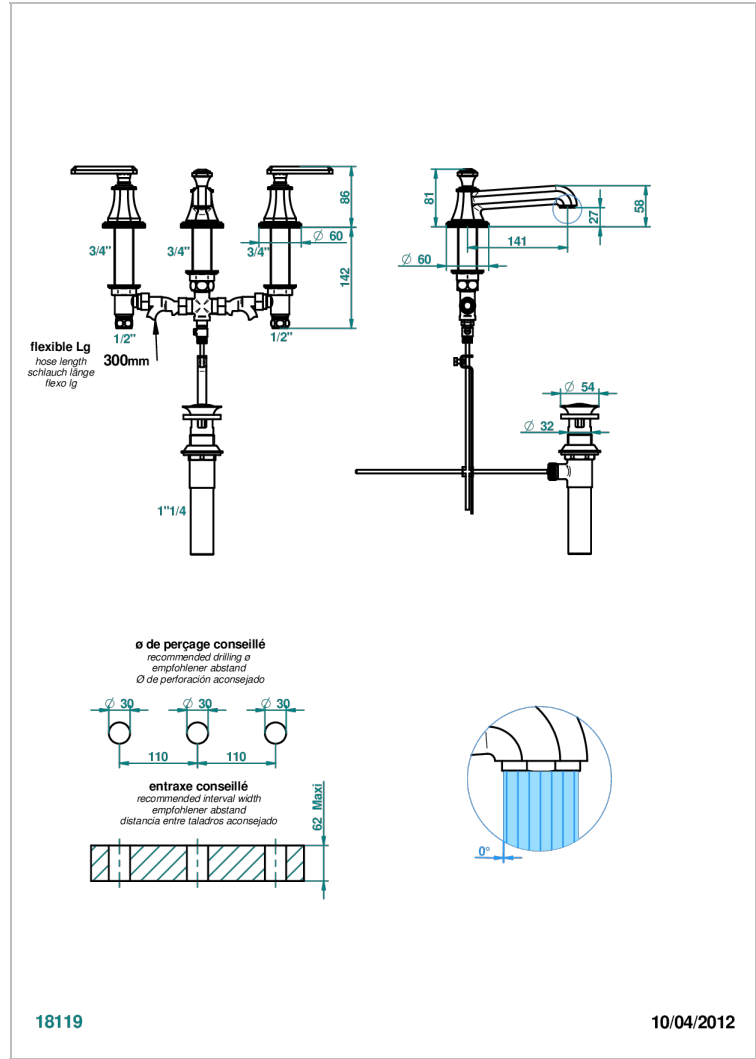

# TRADITION WITH LEVER HANDLES

A58-151M/US

Widespread lavatory set with drain for 1 1/4" + countertop

## CHARACTERISTIC

- Tradition with lever handles
- Widespread lavatory set with drain for 1 1/4" + countertop

## TECHNICAL SPECS

- Recommandé : 3 bars (max. 5 bars) - Advised : 43,5 psi (max. 72 psi)
- 5,7 l/min à 3 bars (1.5 gpm at 43.5 psi)