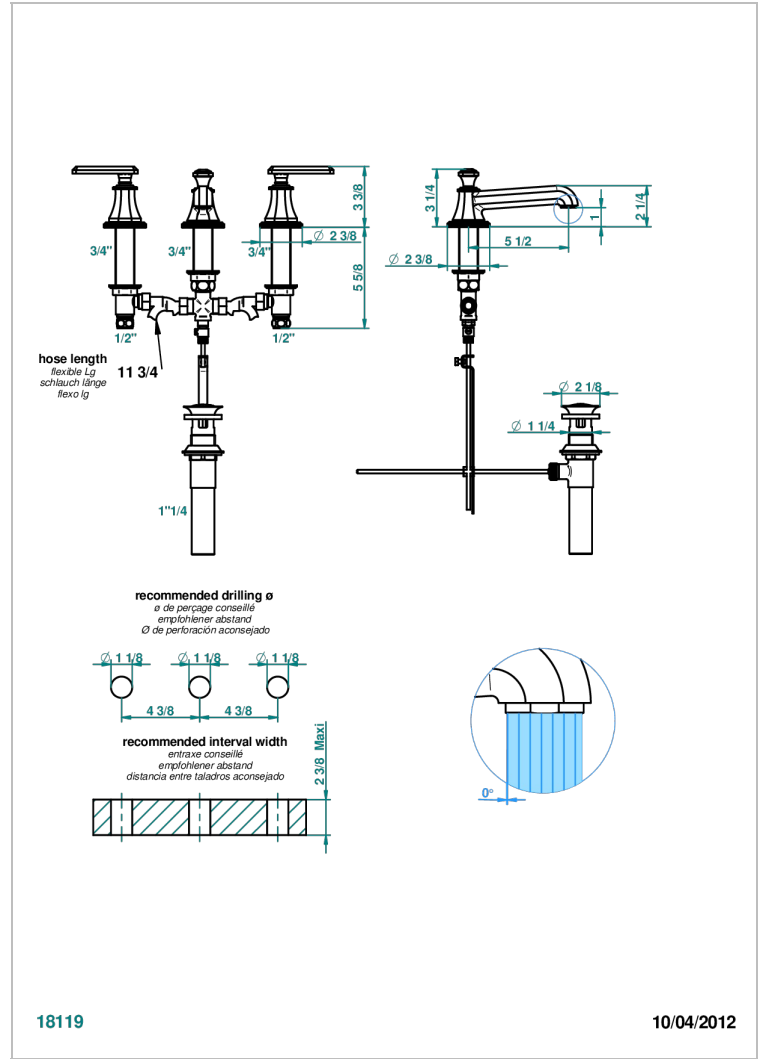

# TRADITION CON MANETAS

A58-151M/US

Rim mounted 3-hole basin mixer with waste for marble

THG<sup>®</sup>  
PARIS

## CARACTERÍSTICAS

- Tradition con manetas
- Rim mounted 3-hole basin mixer with waste for marble

## ESPECIFICACIONES TÉCNICAS

- Recommandé : 3 bars (max. 5 bars) - Advised : 43,5 psi (max. 72 psi)
- 5,7 l/min à 3 bars (1.5 gpm at 43.5 psi)