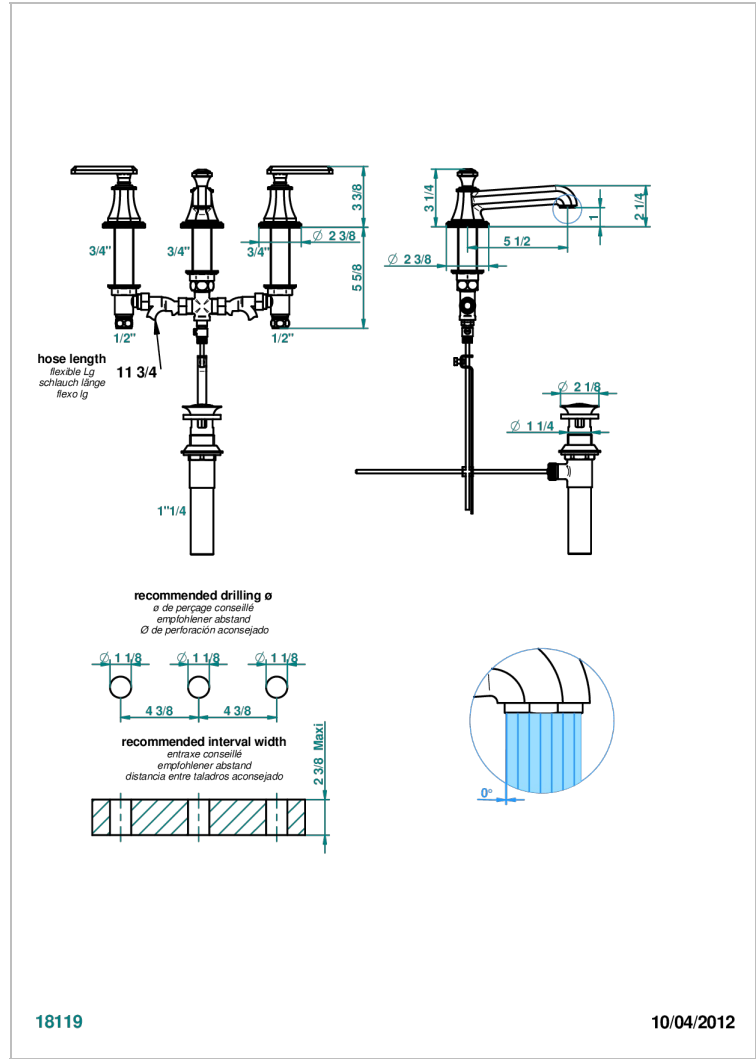

TRADITION WITH LEVER HANDLES

A58-151M/US

Widespread lavatory set with drain for 1 1/4" + countertop

CHARACTERISTIC

- Tradition with lever handles
- Widespread lavatory set with drain for 1 1/4" + countertop

TECHNICAL SPECS

- Recommandé : 3 bars (max. 5 bars) - Advised : 43,5 psi (max. 72 psi)
- 5,7 l/min à 3 bars (1.5 gpm at 43.5 psi)

AVAILABLE FINITIONS

Black ceram - D30
Blush PVD - H62
Brass color PVD - H49
Brown bronze color PVD - F33
Chrome polished - A02
Chrome polished / gold polished - G02