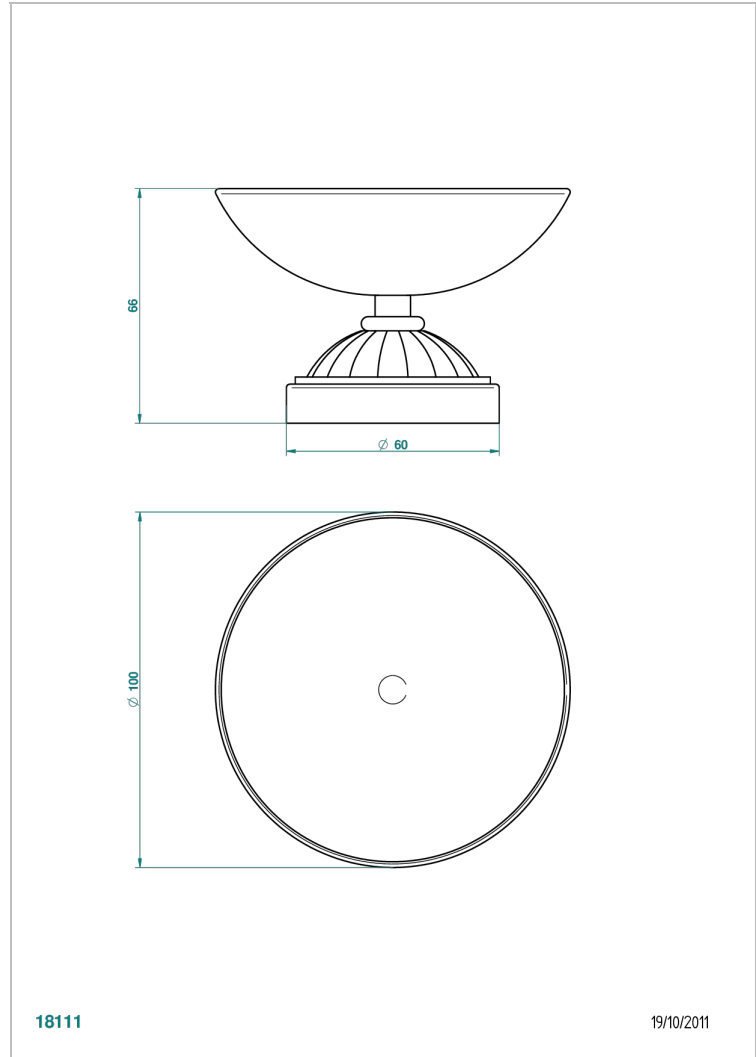

VOGUE LAPIS LAZULI

A8S-544

Soap dish, freestanding , 4" diameter

18111

19/10/2011

CHARACTERISTIC

- Vogue Lapis Lazuli
- Soap dish, freestanding , 4" diameter

AVAILABLE FINITIONS