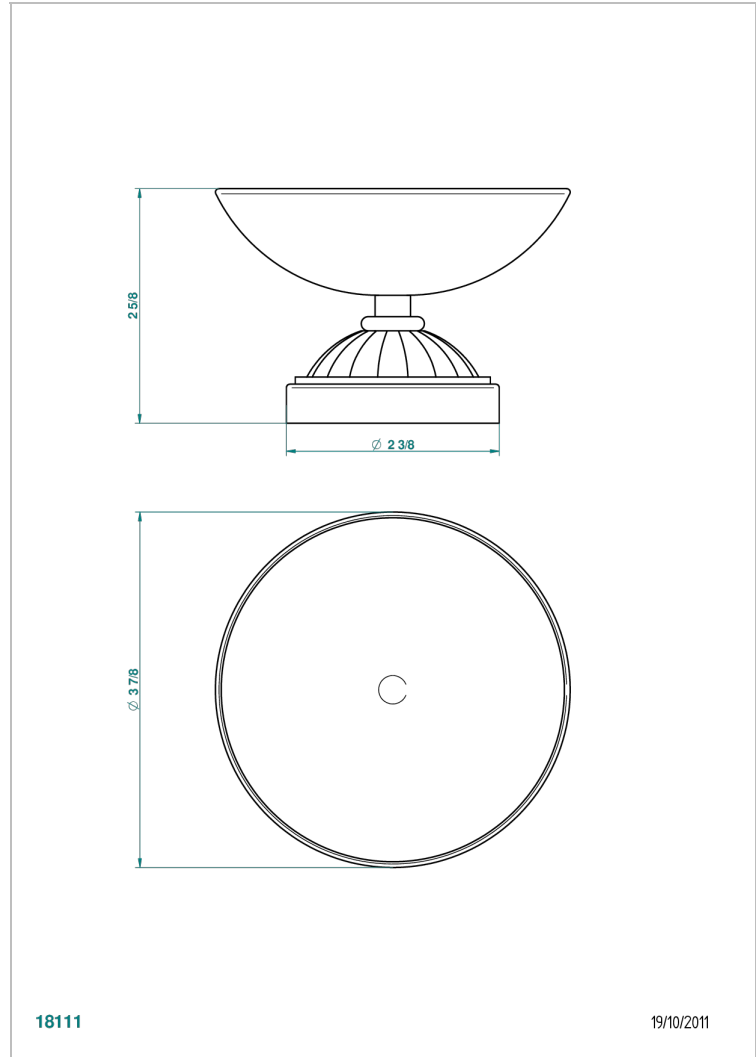

VOGUE LAPIS LAZULI

A8S-544

Soap dish, freestanding , 4" diameter

CHARACTERISTIC

- Vogue Lapis Lazuli
- Soap dish, freestanding , 4" diameter

AVAILABLE FINITIONS

Black ceram - D30
Blush PVD - H62
Brass color PVD - H49
Brown bronze color PVD - F33
Chrome polished - A02
Chrome polished / gold polished - G02