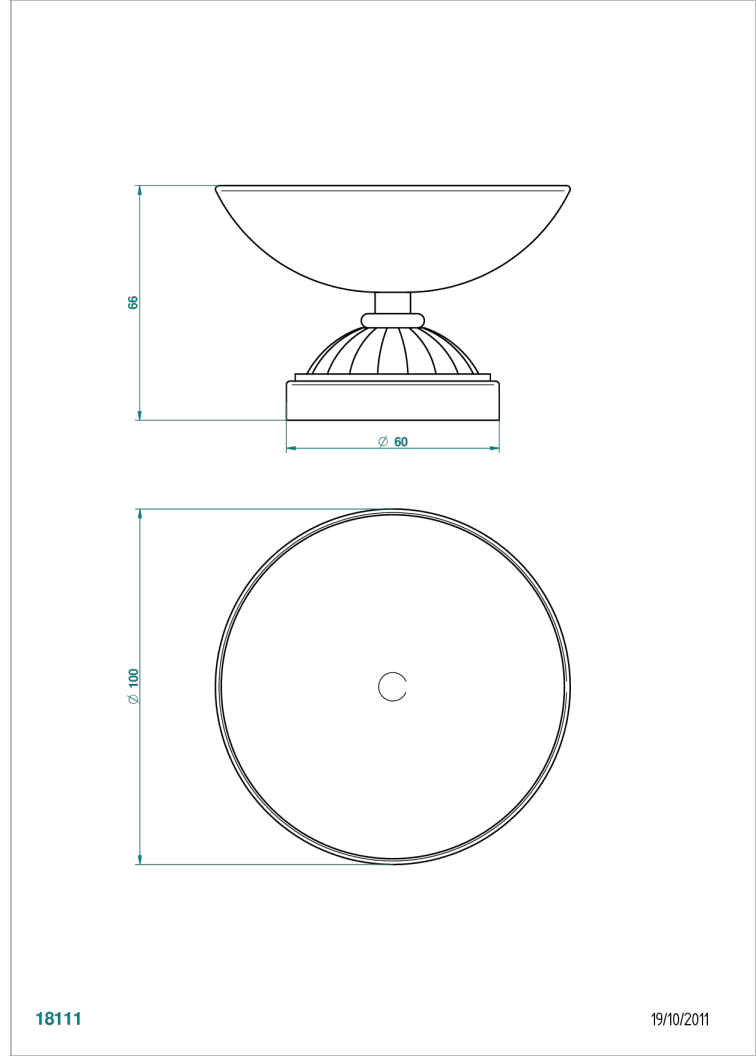

# VOGUE MALACHITE

A8M-544

Soap dish, freestanding , 4" diameter

THG<sup>®</sup>  
PARIS

18111

19/10/2011

## CHARACTERISTIC

- Vogue Malachite
- Soap dish, freestanding , 4" diameter