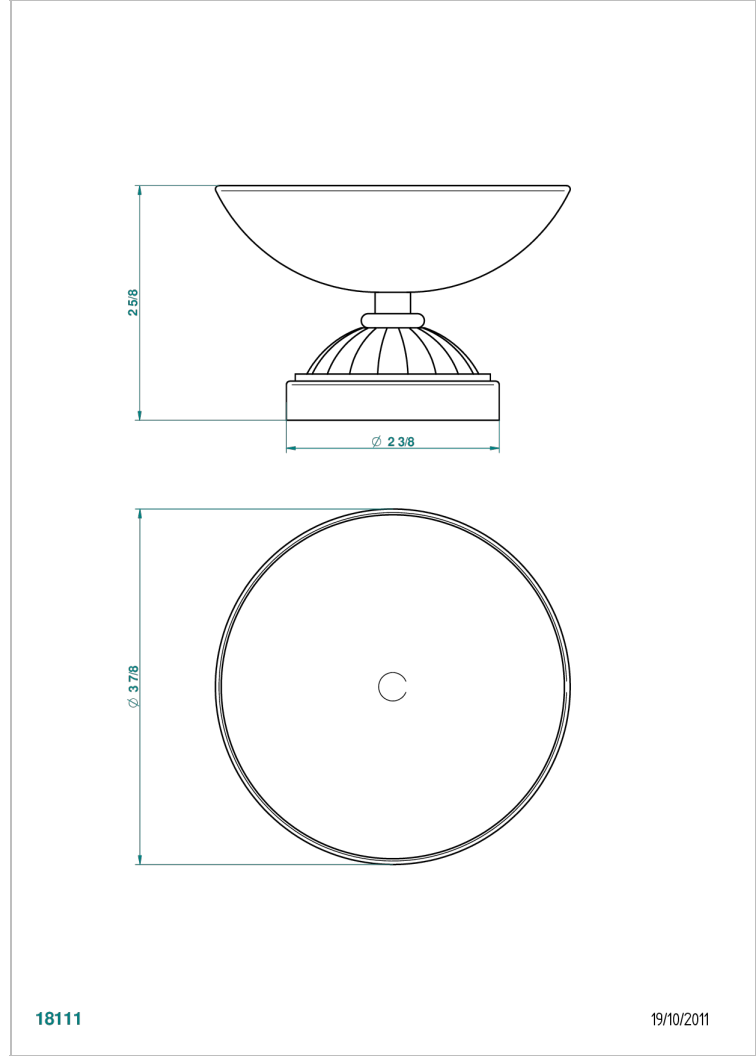

# VOGUE MALACHITE

A8M-544

Soap dish, freestanding , 4" diameter

THG<sup>®</sup>  
PARIS

18111

19/10/2011

## CHARACTERISTIC

- Vogue Malachite
- Soap dish, freestanding , 4" diameter