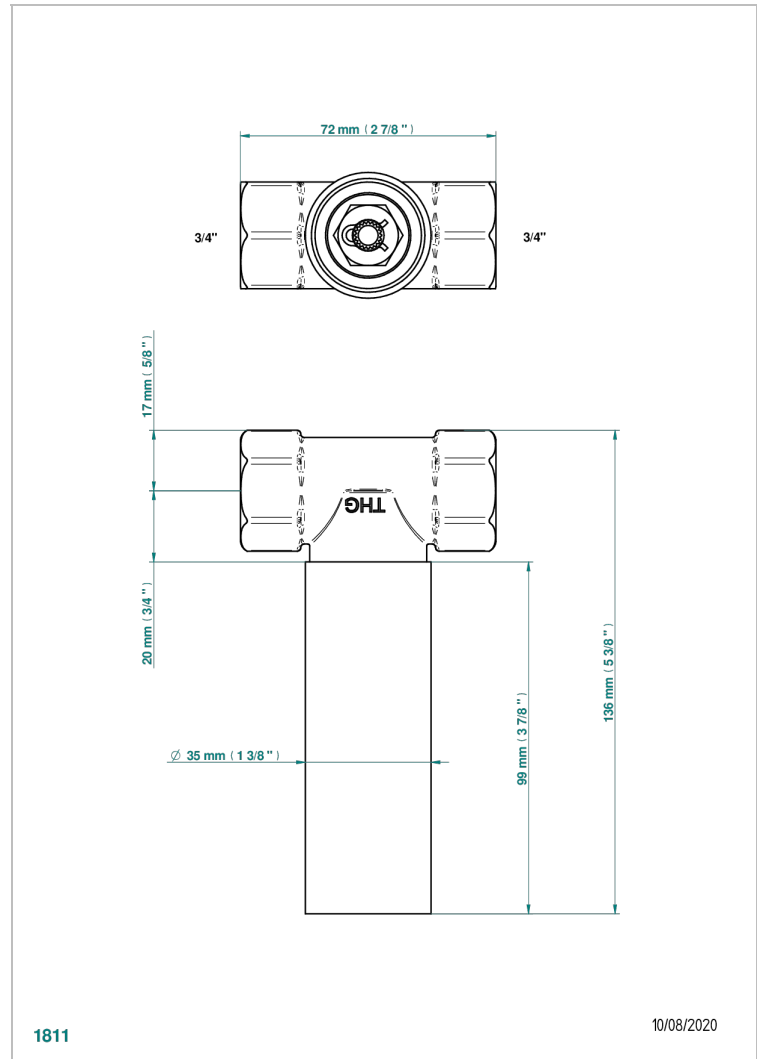

GENERAL ITEMS

G00-32/HA

Wall mounted 3/4" valve body with ceramic head, 1/4 turn right - no trim

CHARACTERISTIC

- General Items
- Wall mounted 3/4" valve body with ceramic head, 1/4 turn right - no trim

TECHNICAL SPECS

- Recommandé : 3 bars (max. 5 bars) - Advised : 43,5 psi (max. 72 psi)
- 65 l/min à 3 bars (17.2 gpm at 43.5 psi)

AVAILABLE FINITIONS

*** - A00