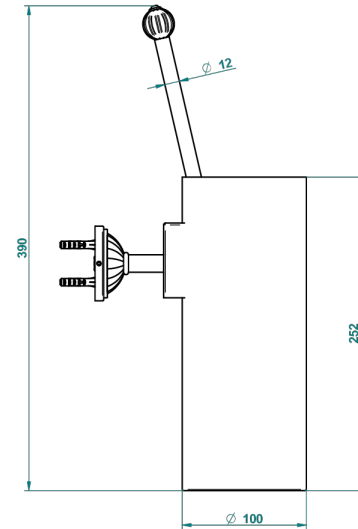

MANDARINE CLEAR CRYSTAL

UID-4720

Wall mounted toilet brush holder

THG®
PARIS

18109

14/01/2016

CHARACTERISTIC

- Mandarine Clear crystal
- Wall mounted toilet brush holder

AVAILABLE FINITIONS

Black ceram - D30
Blush PVD - H62
Brass color PVD - H49
Brown bronze color PVD - F33
Chrome polished - A02
Chrome polished / gold polished - G02

Copper antique matt, coated - H07
Gold color PVD - H52
Gold mat - F07
Gold polished - F01
Graphite PVD - H64
Light coated bronze - D01

Matt Umber PVD - H67
Matt blush PVD - H60
Matt brass color PVD - H50
Matt brown bronze color PVD - F34
Matt chrome (American satin) - C02
Matt gold color PVD - H53

Matt graphite PVD - H65
Matt nickel (American satin) - C01
Matt nickel color PVD - H56
Nickel antique / Sovereign - H28
Nickel color PVD - H55
Nickel polished - B01

Soft gold - F30
Soft matt gold - F31
Umber PVD - H66