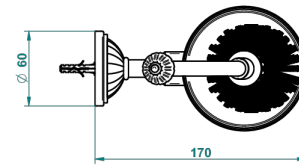

MANDARINE CLEAR CRYSTAL

UID-4720

Wall mounted toilet brush holder

THG®
PARIS

18109

14/01/2016

CHARACTERISTIC

- Mandarine Clear crystal
- Wall mounted toilet brush holder

AVAILABLE FINITIONS

Black ceram - D30
Blush PVD - H62
Brass color PVD - H49
Brown bronze color PVD - F33
Chrome polished - A02
Chrome polished / gold polished - G02

Copper antique matt, coated - H07
Gold color PVD - H52
Gold mat - F07
Gold polished - F01
Graphite PVD - H64
Light coated bronze - D01

Matt Umber PVD - H67
Matt blush PVD - H60
Matt brass color PVD - H50
Matt brown bronze color PVD - F34
Matt chrome (American satin) - C02
Matt gold color PVD - H53

Matt graphite PVD - H65
Matt nickel (American satin) - C01
Matt nickel color PVD - H56
Nickel antique / Sovereign - H28
Nickel color PVD - H55
Nickel polished - B01

Soft gold - F30
Soft matt gold - F31
Umber PVD - H66